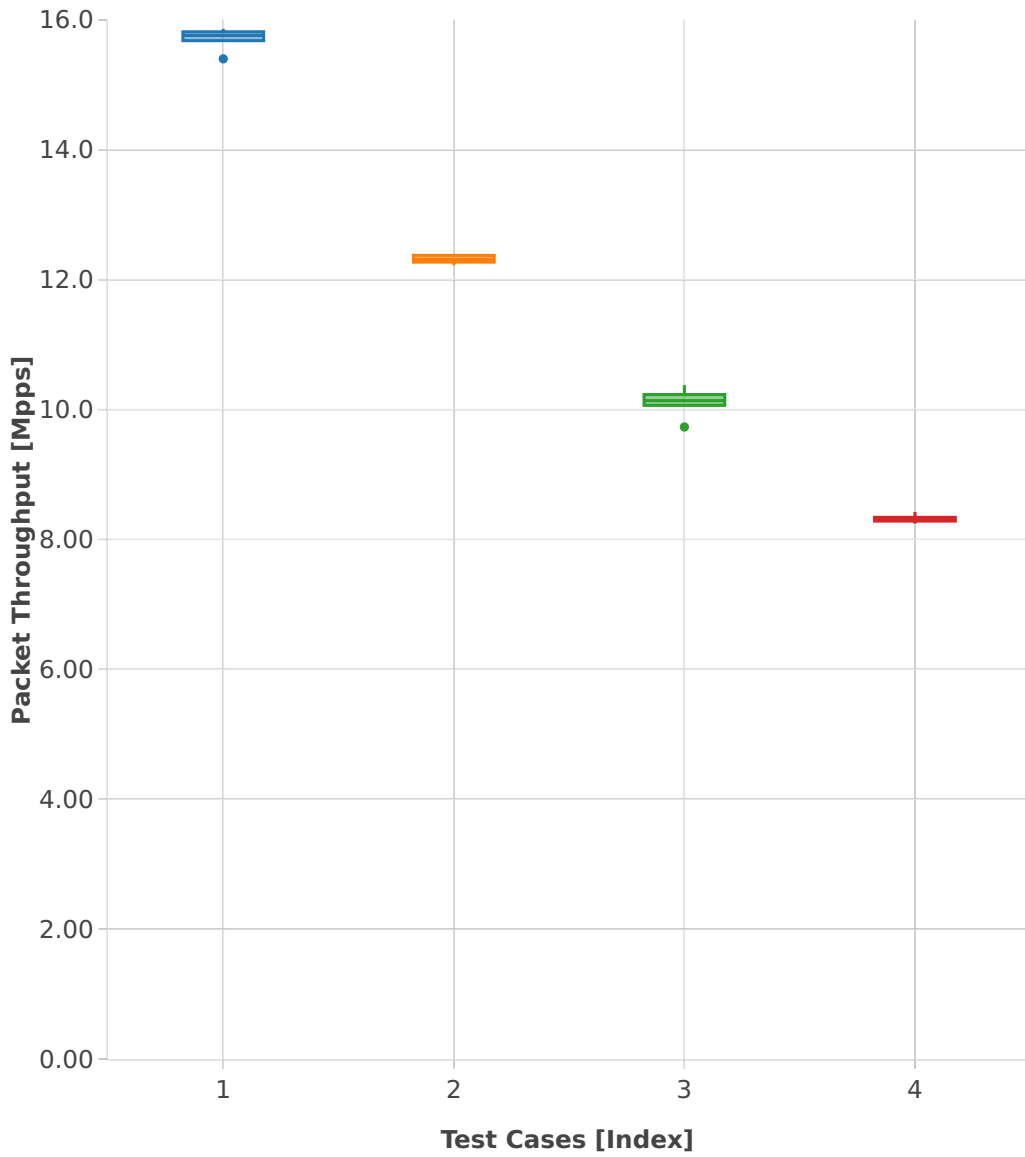

Throughput: ip6-3n-skx-x710-78b-2t1c-base_and_scale-ndr

- 1. (10 runs) ethip6-ip6base
- 2. (10 runs) ethip6-ip6scale20k
- 3. (10 runs) ethip6-ip6scale200k
- 4. (10 runs) ethip6-ip6scale2m