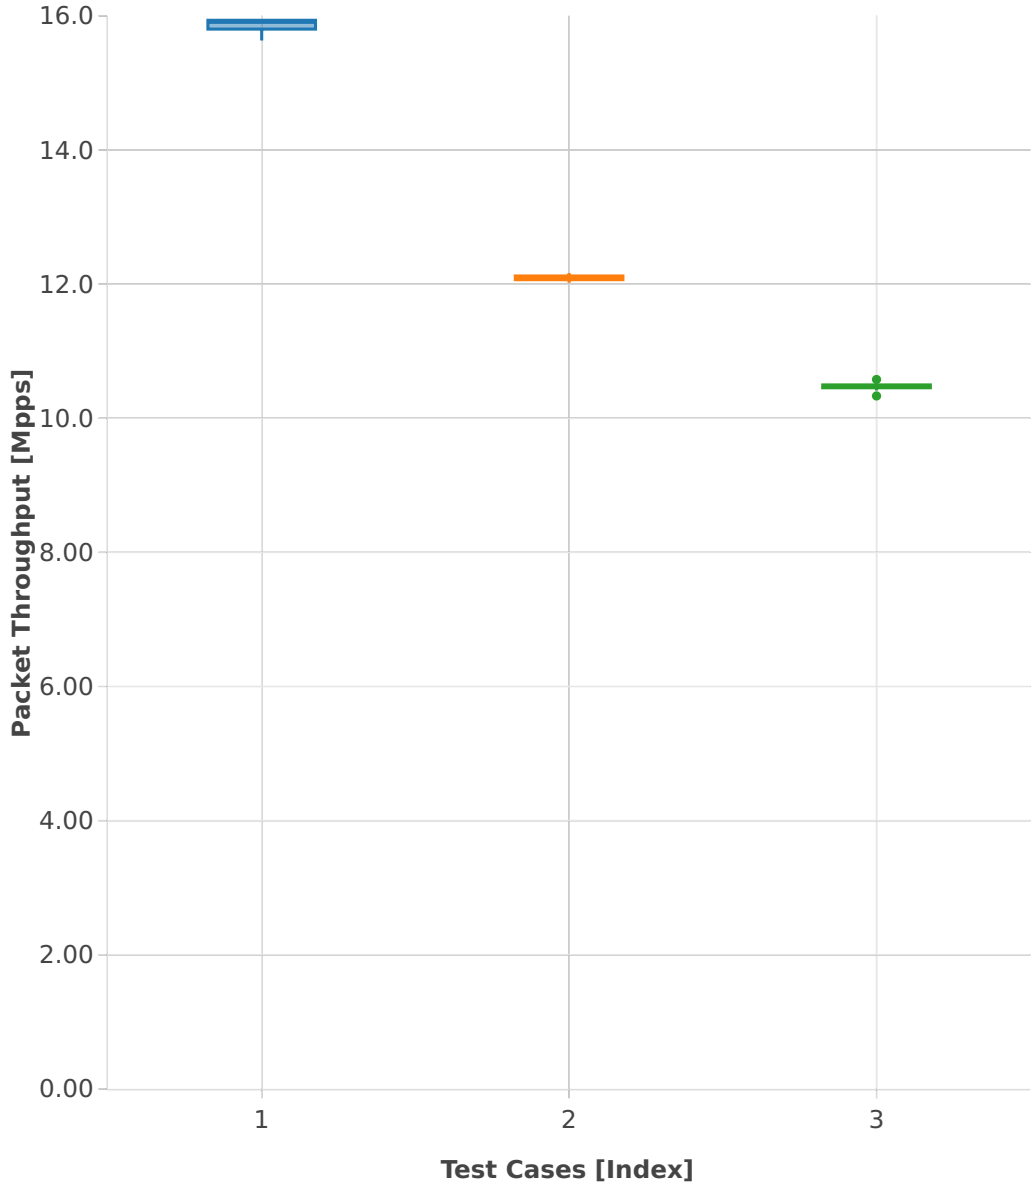

Throughput: ip6-3n-skx-x710-78b-2t1c-base_and_features-pdr

- 1. (10 runs) ethip6-ip6base
- 2. (10 runs) ethip6-ip6base-copwhlbase
- 3. (10 runs) ethip6-ip6base-iaclbase