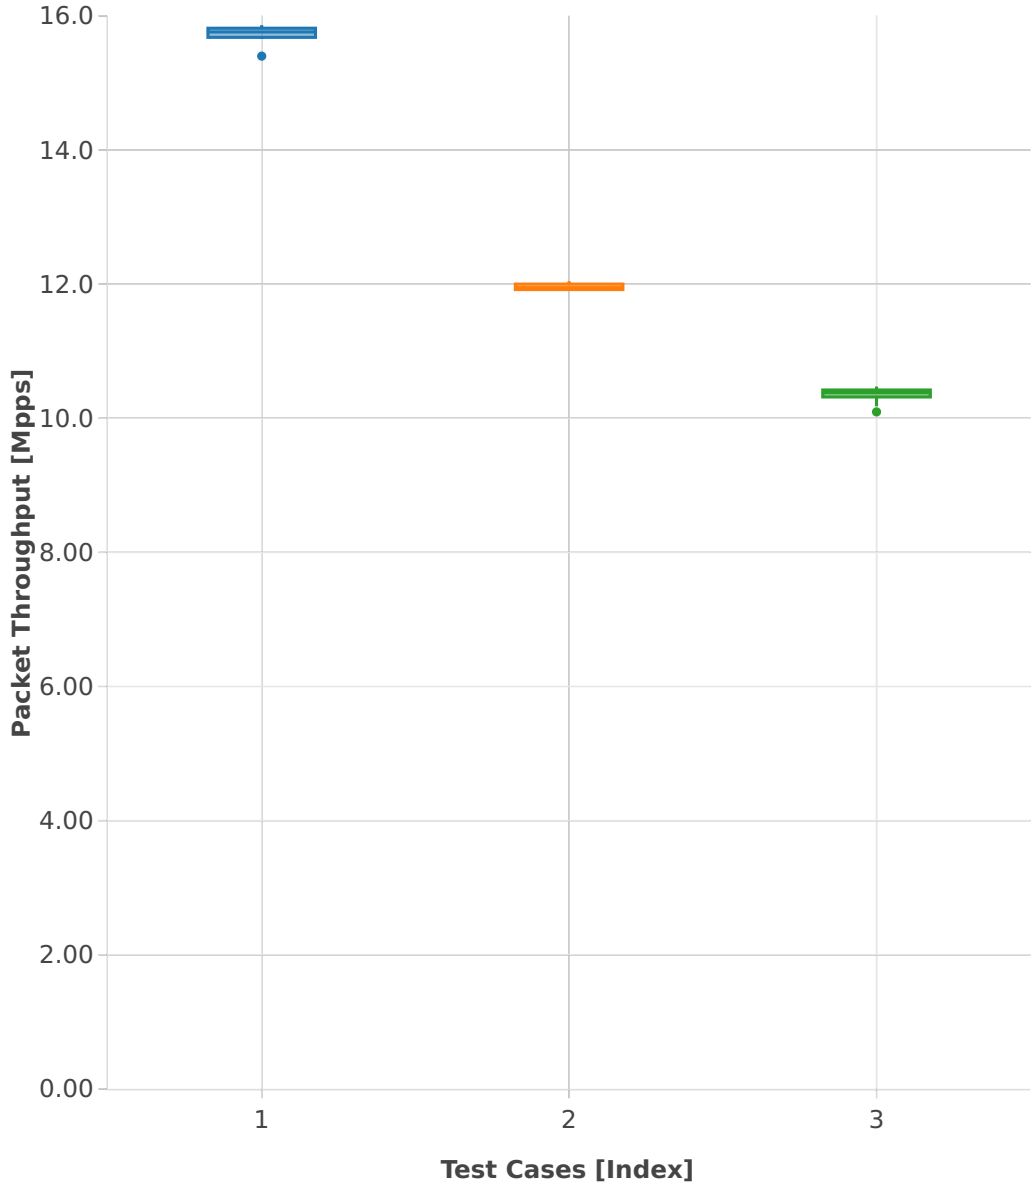

Throughput: ip6-3n-skx-x710-78b-2t1c-base_and_features-ndr

- 1. (10 runs) ethip6-ip6base
- 2. (10 runs) ethip6-ip6base-copwhlbase
- 3. (10 runs) ethip6-ip6base-iaclbase