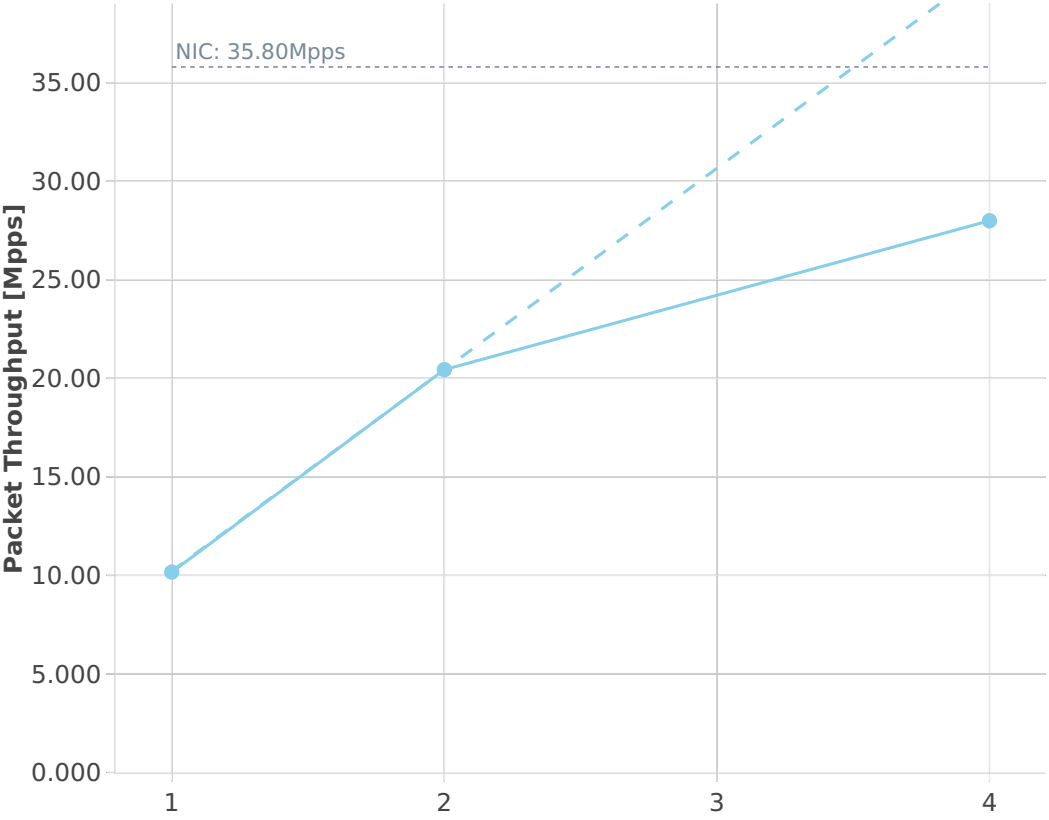

Speedup Multi-core: ip6-3n-hsw-xl710-78b-base-pdr

--- Perfect — Measured ... Limit
● ethip6-ip6base