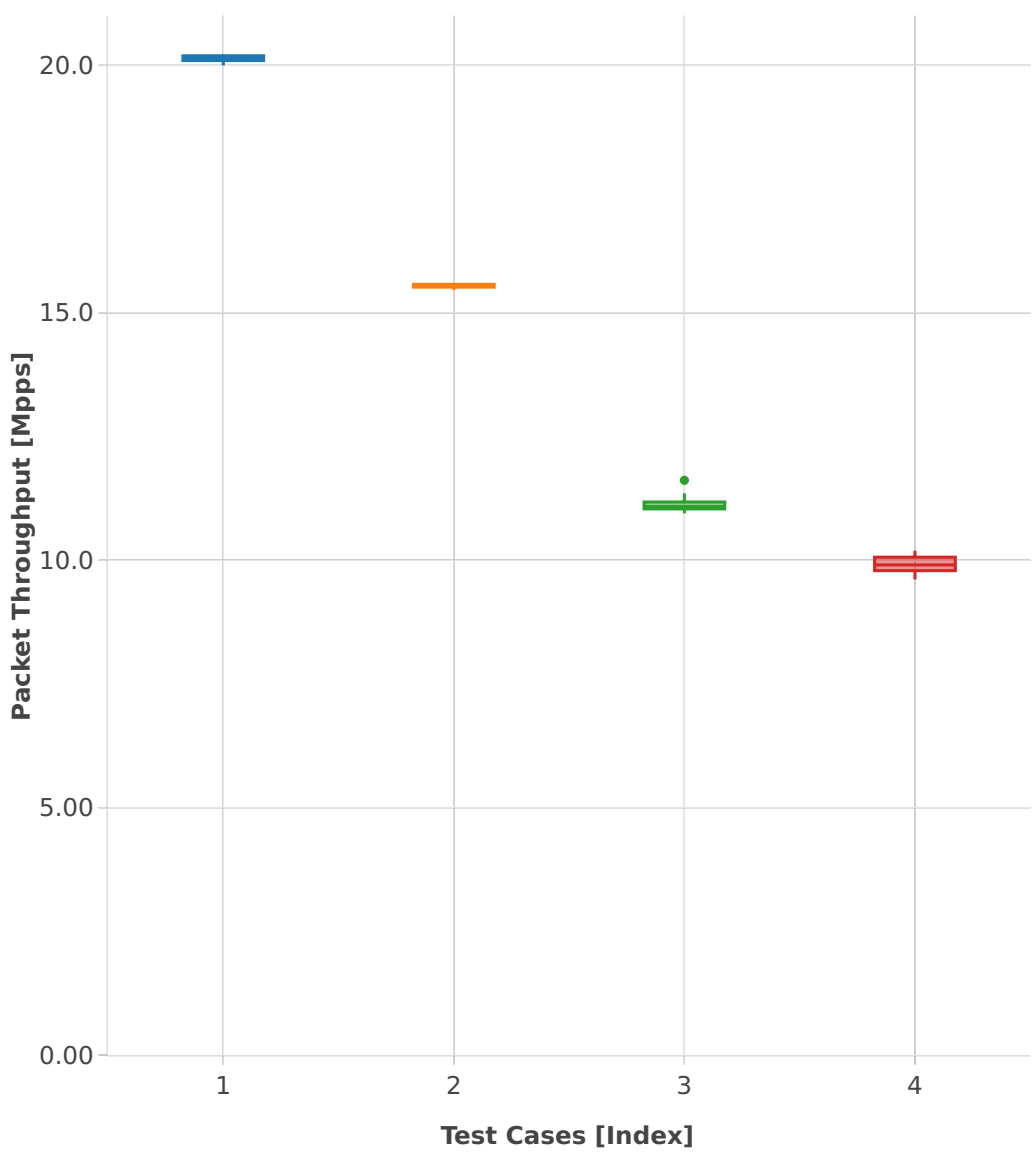

Throughput: ip6-3n-hsw-x710-78b-2t2c-base_and_scale-ndr

- 1. (10 runs) ethip6-ip6base
- 2. (10 runs) ethip6-ip6scale20k
- 3. (09 runs) ethip6-ip6scale200k
- 4. (10 runs) ethip6-ip6scale2m