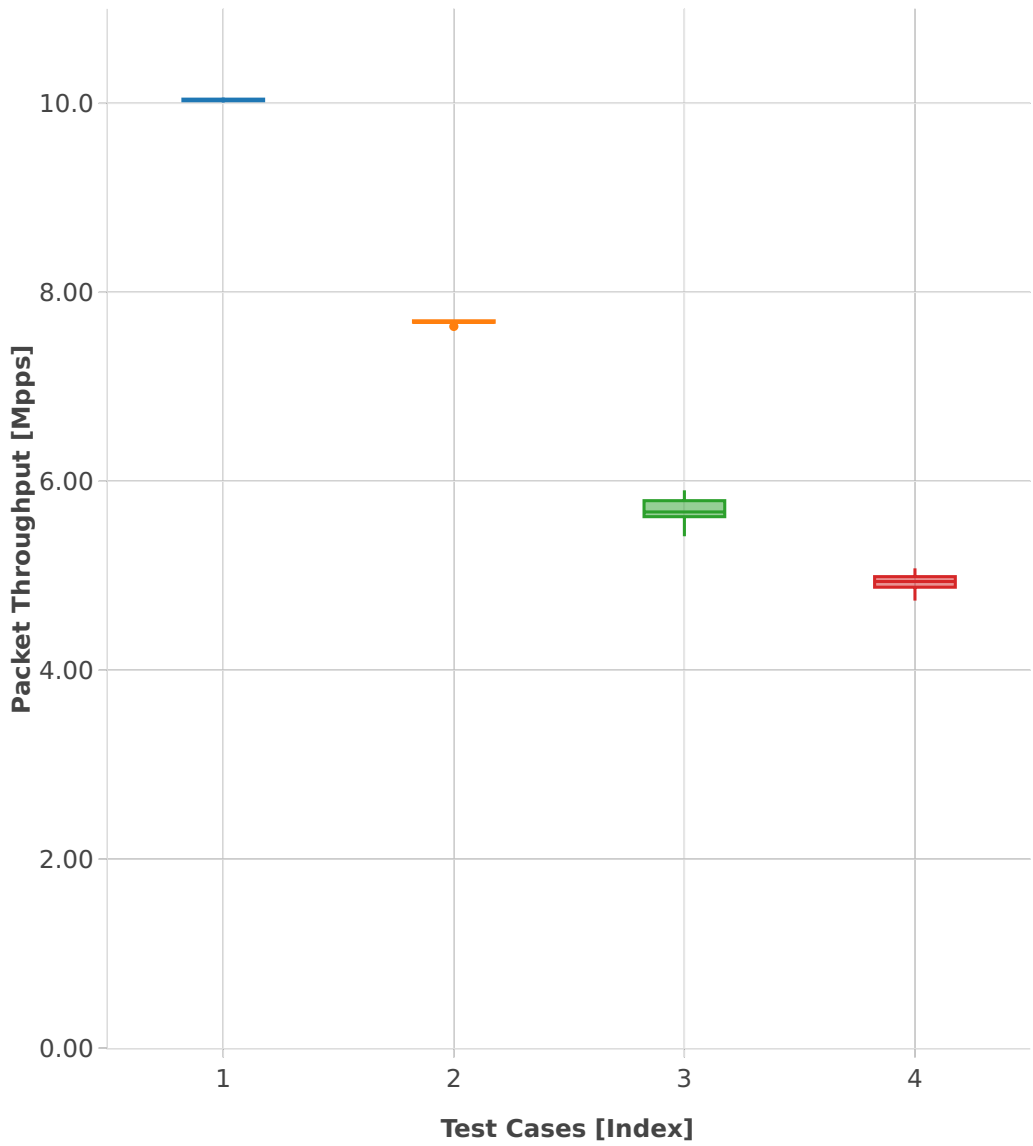

Throughput: ip6-3n-hsw-x710-78b-1t1c-base_and_scale-ndr

- 1. (10 runs) ethip6-ip6base
- 2. (10 runs) ethip6-ip6scale20k
- 3. (10 runs) ethip6-ip6scale200k
- 4. (09 runs) ethip6-ip6scale2m