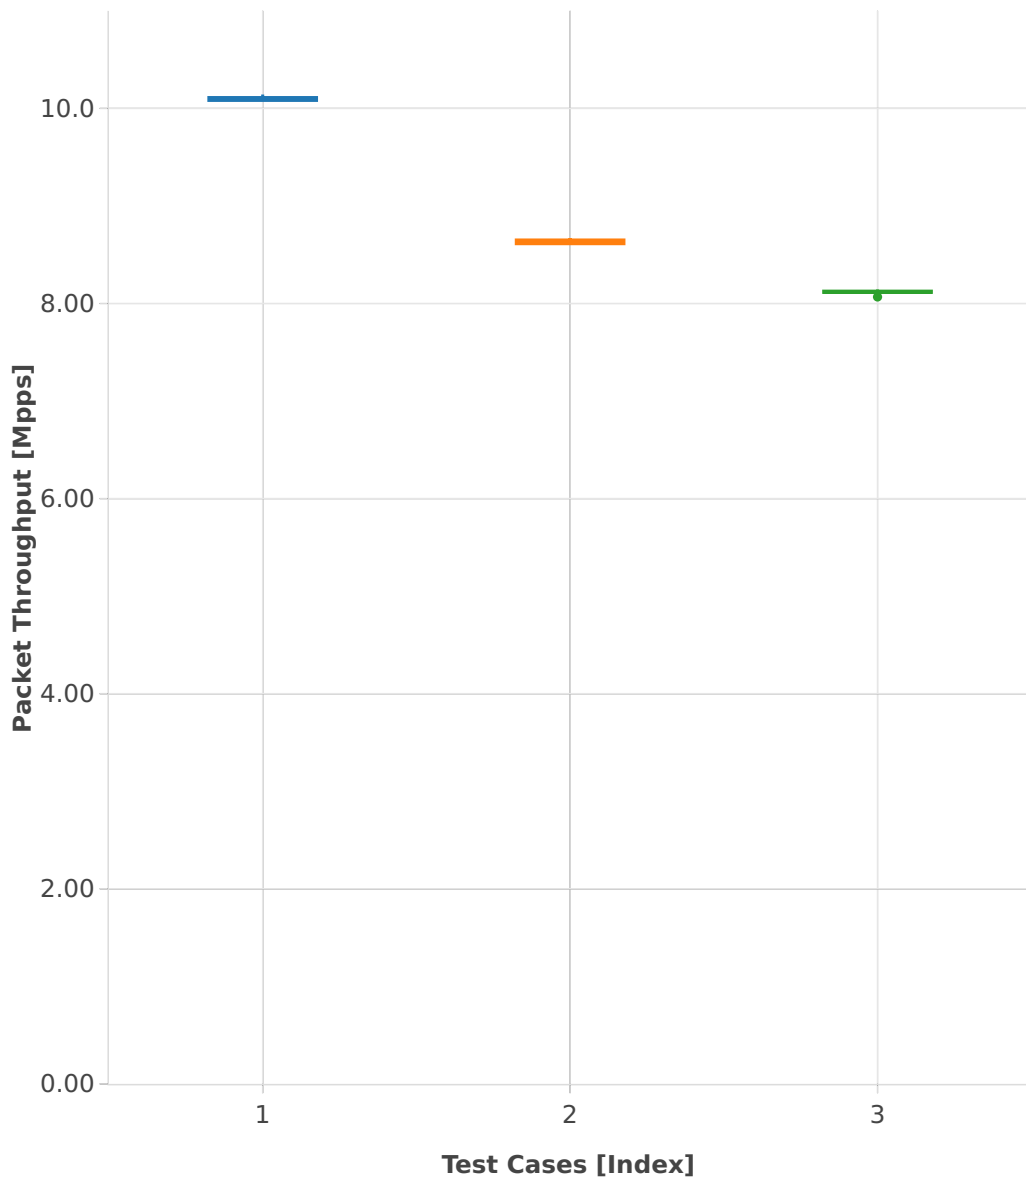

Throughput: ip6-3n-hsw-x710-78b-1t1c-base_and_features-pdr

- 1. (10 runs) ethip6-ip6base
- 2. (10 runs) ethip6-ip6base-copwhlbase
- 3. (10 runs) ethip6-ip6base-iacldstbase