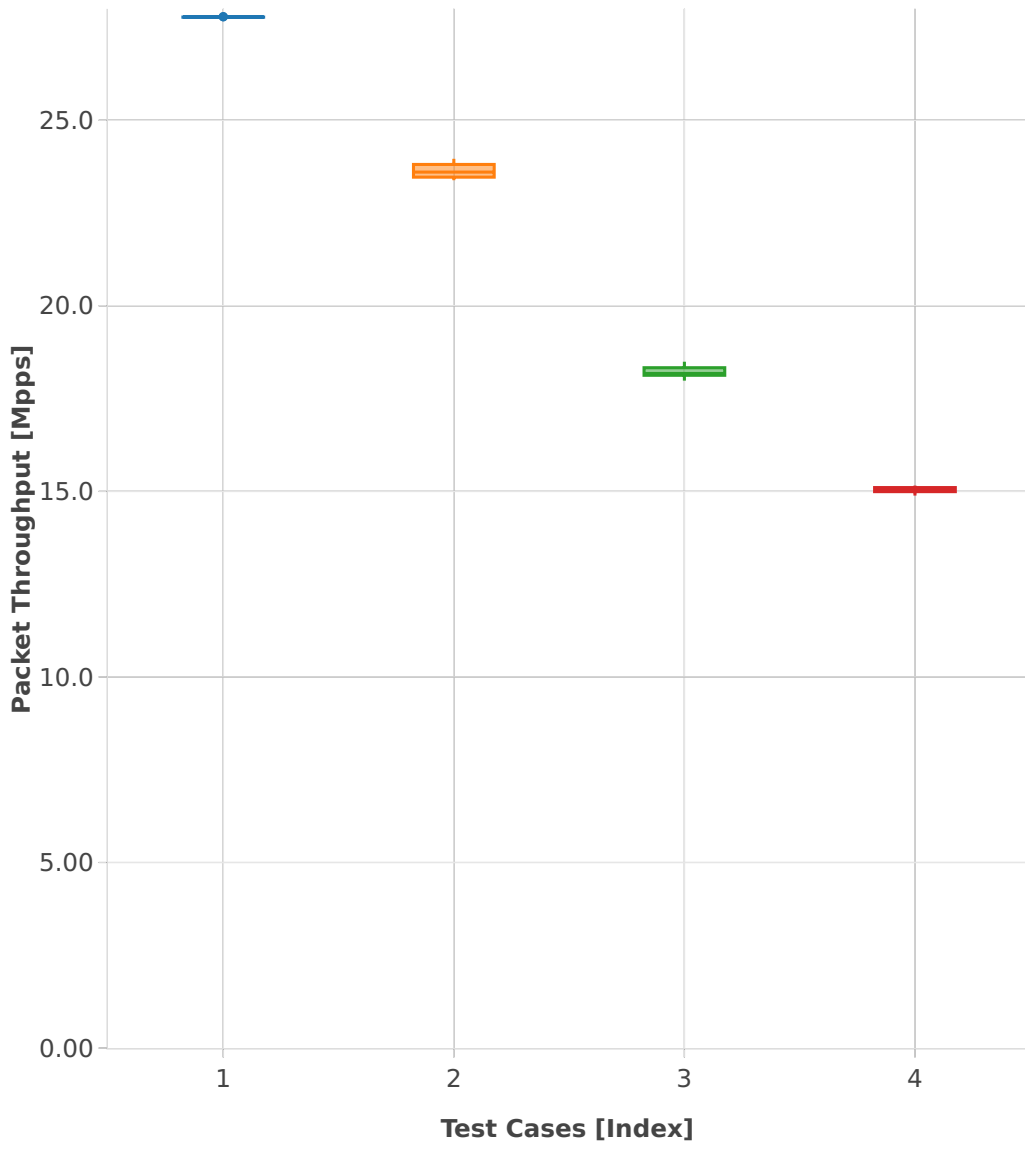

Throughput: ip6-2n-skx-xxv710-78b-4t2c-base_and_scale-ndr

- 1. (10 runs) ethip6-ip6base
- 2. (10 runs) ethip6-ip6scale20k
- 3. (10 runs) ethip6-ip6scale200k
- 4. (10 runs) ethip6-ip6scale2m