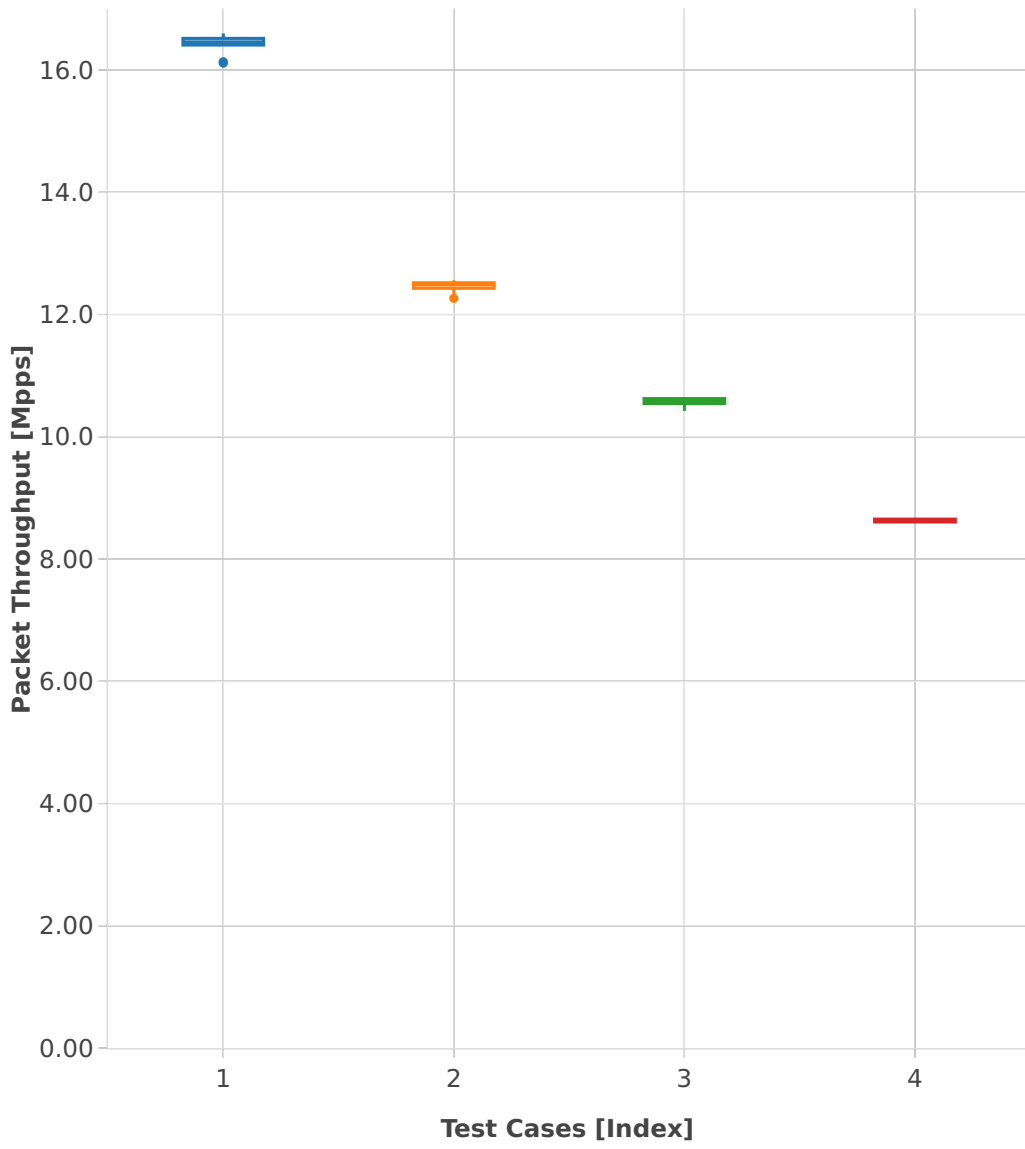

Throughput: ip6-2n-skx-xxv710-78b-2t1c-base_and_scale-pdr

- 1. (10 runs) ethip6-ip6base
- 2. (10 runs) ethip6-ip6scale20k
- 3. (10 runs) ethip6-ip6scale200k
- 4. (10 runs) ethip6-ip6scale2m