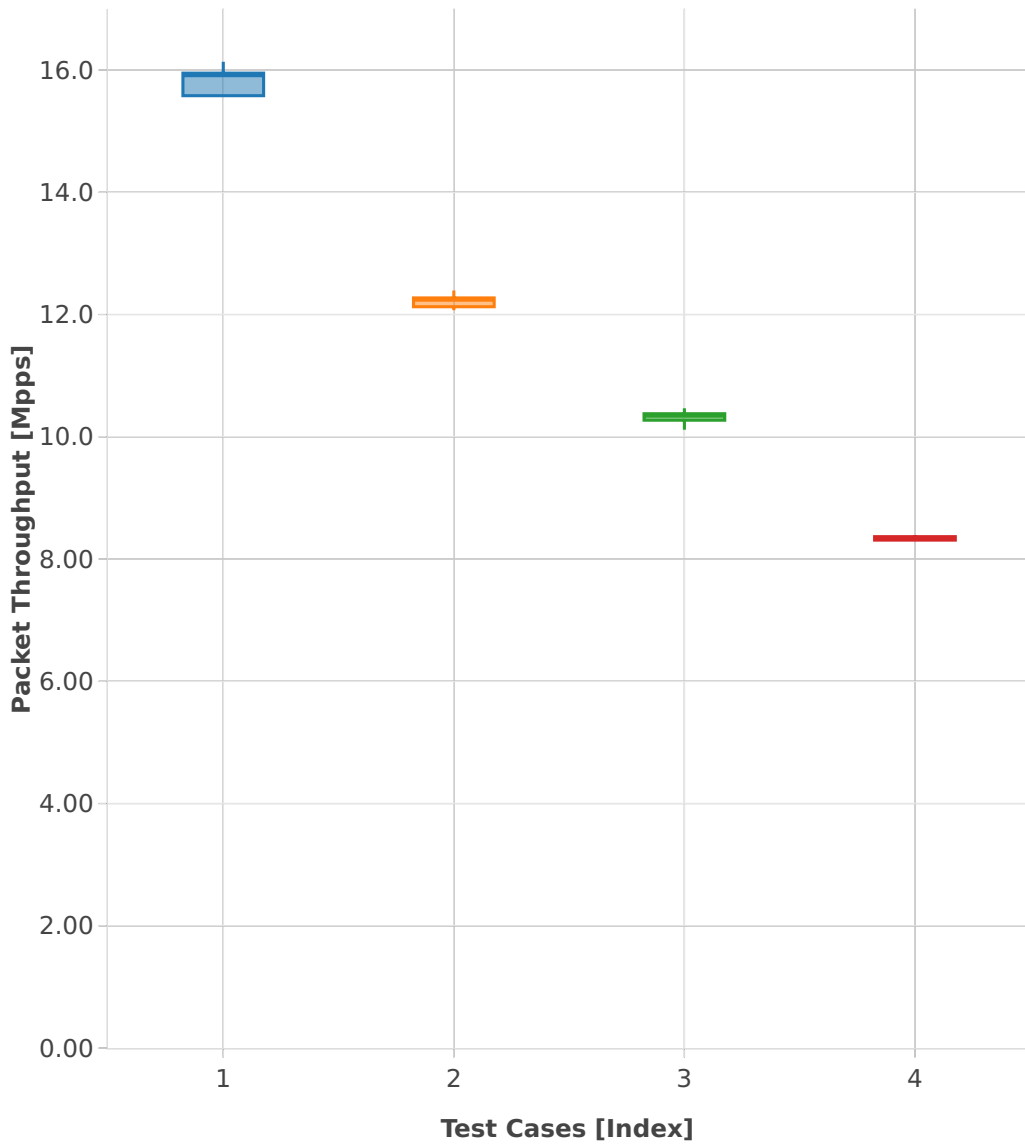

# Throughput: ip6-2n-skx-xxv710-78b-2t1c-base\_and\_scale-ndr

- 1. (10 runs) ethip6-ip6base
- 2. (10 runs) ethip6-ip6scale20k
- 3. (10 runs) ethip6-ip6scale200k
- 4. (10 runs) ethip6-ip6scale2m