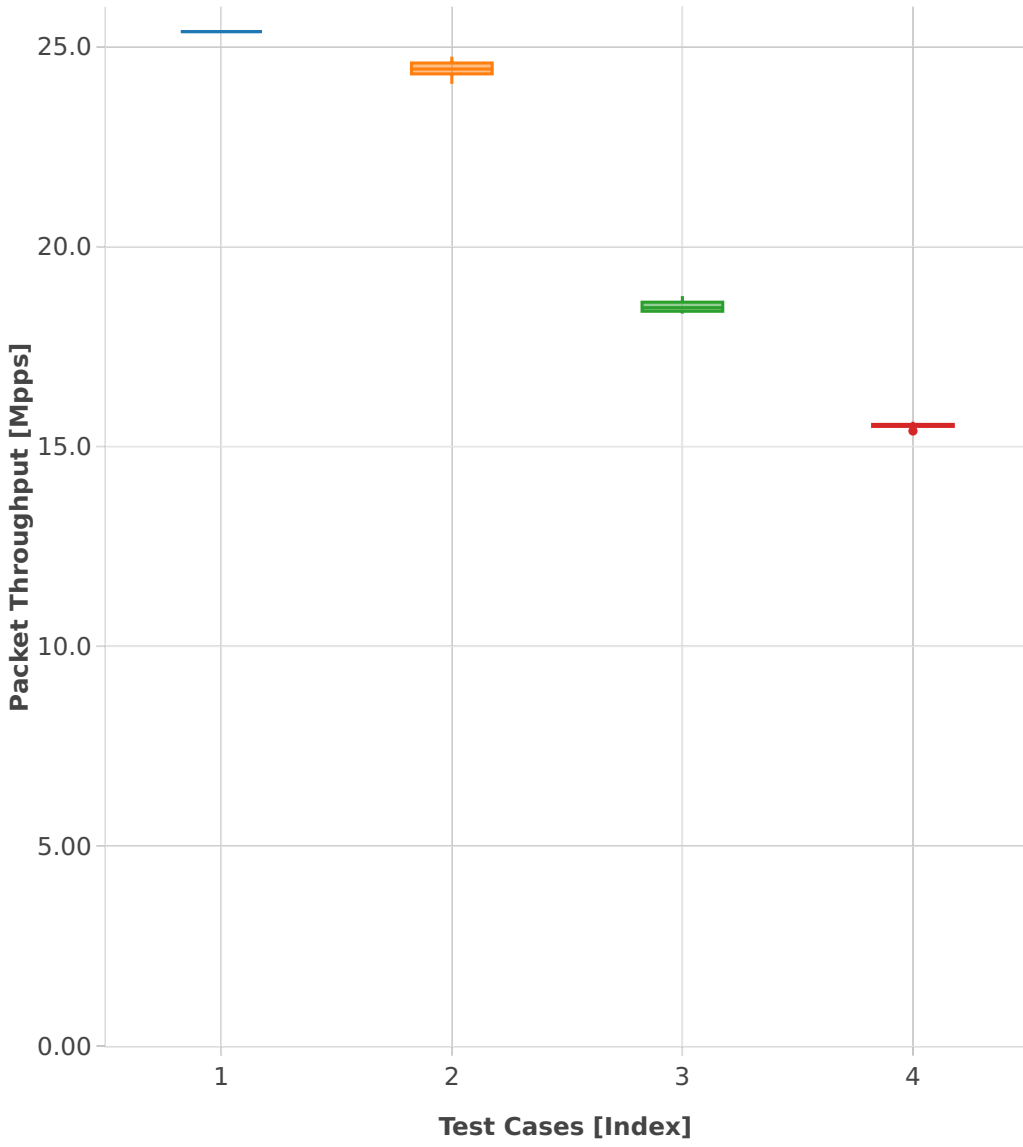

Throughput: ip6-2n-skx-x710-78b-4t2c-base_and_scale-pdr

- 1. (10 runs) ethip6-ip6base
- 2. (10 runs) ethip6-ip6scale20k
- 3. (10 runs) ethip6-ip6scale200k
- 4. (10 runs) ethip6-ip6scale2m