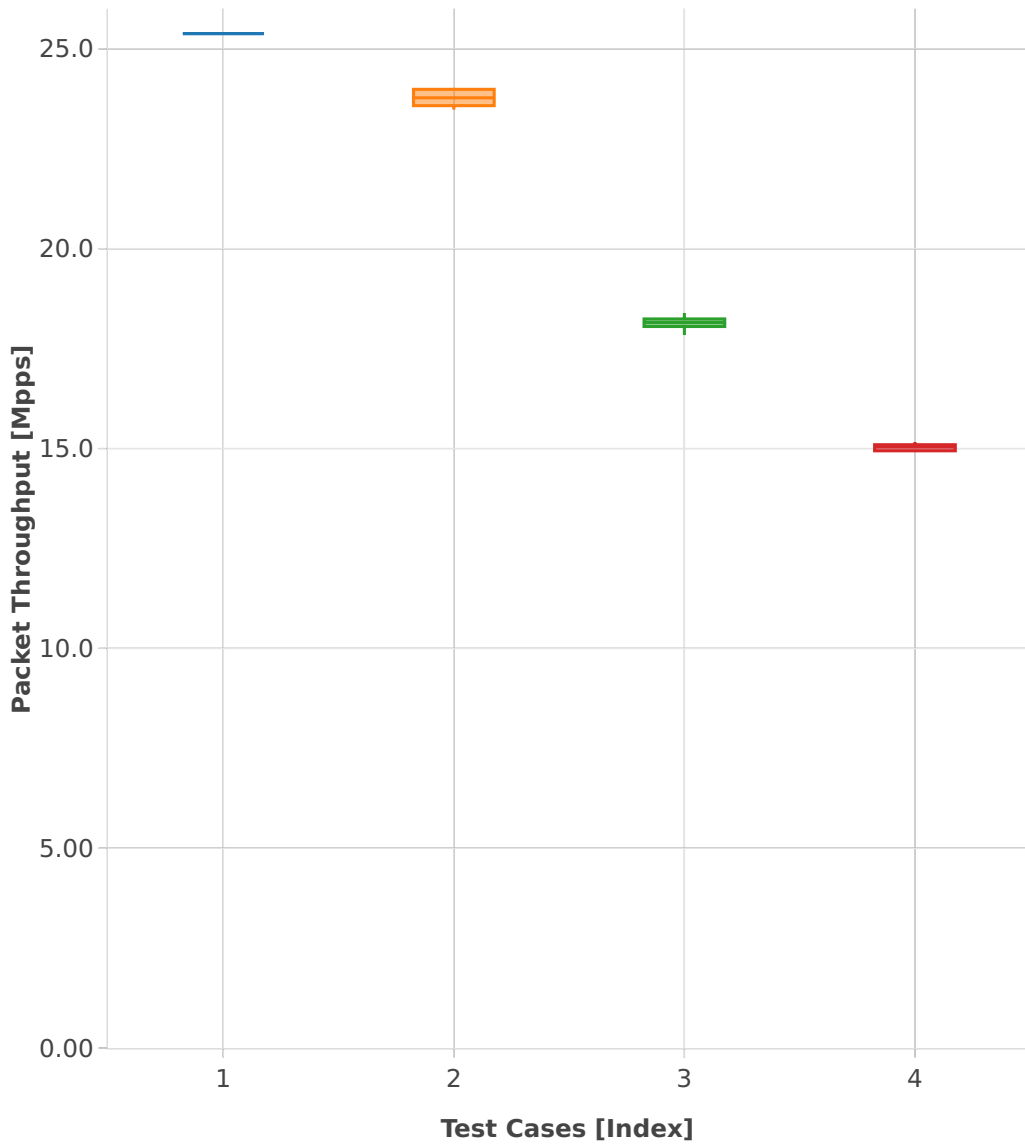

Throughput: ip6-2n-skx-x710-78b-4t2c-base_and_scale-ndr

- 1. (10 runs) ethip6-ip6base
- 2. (10 runs) ethip6-ip6scale20k
- 3. (10 runs) ethip6-ip6scale200k
- 4. (10 runs) ethip6-ip6scale2m