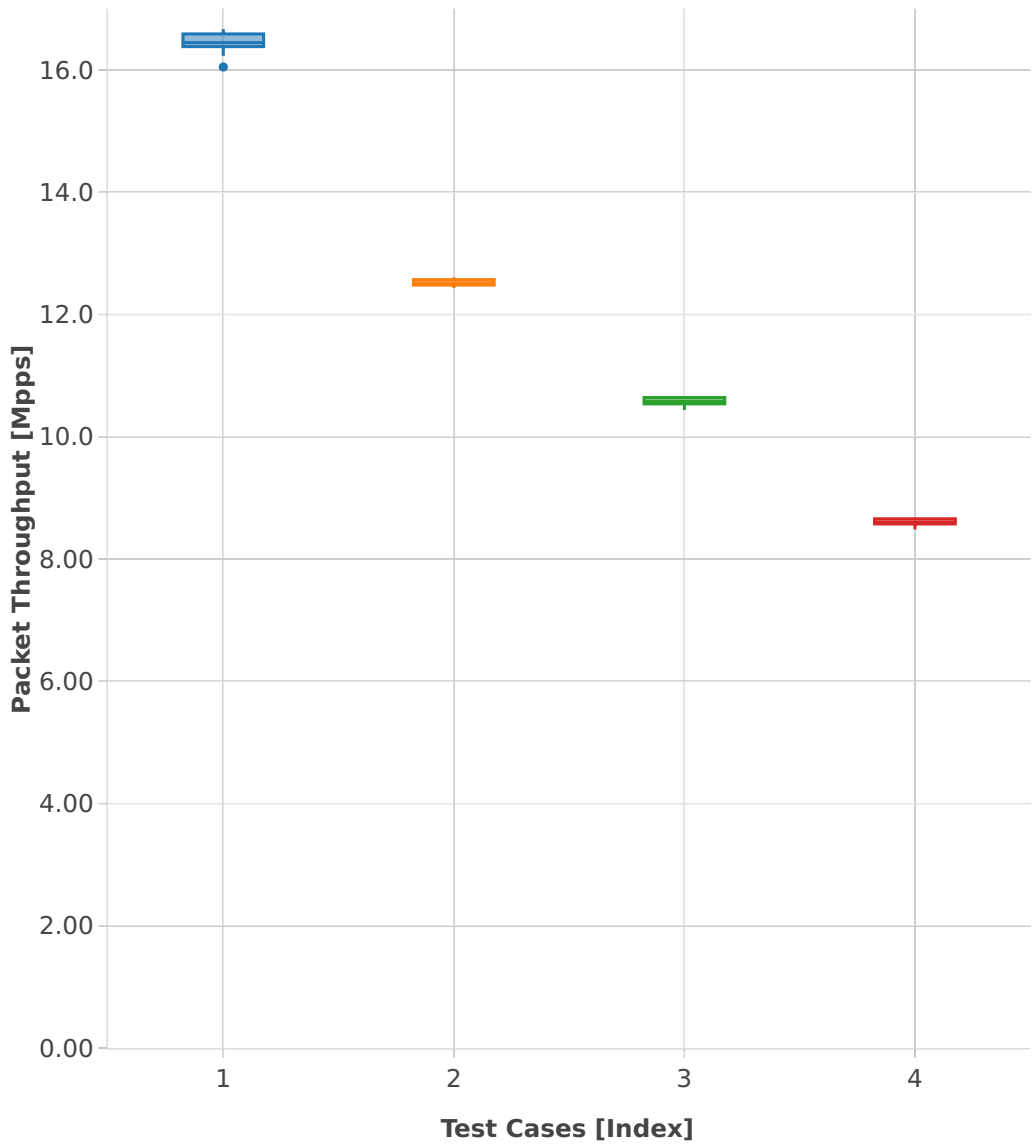

# Throughput: ip6-2n-skx-x710-78b-2t1c-base\_and\_scale-pdr

- 1. (10 runs) ethip6-ip6base
- 2. (10 runs) ethip6-ip6scale20k
- 3. (10 runs) ethip6-ip6scale200k
- 4. (09 runs) ethip6-ip6scale2m