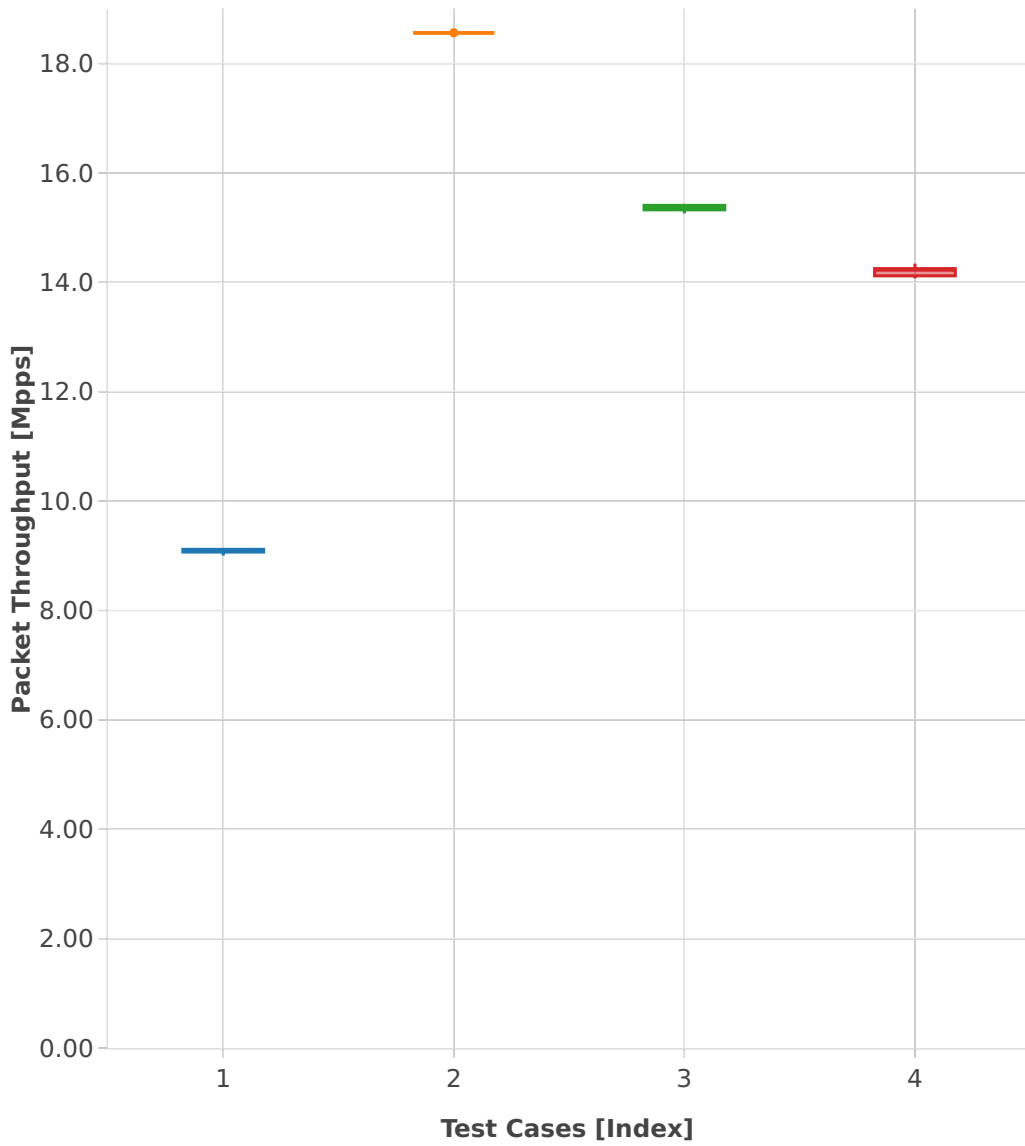

Throughput: ip4tun-3n-skx-x710-64b-4t2c-base_and_scale-pdr

- 1. (10 runs) ethip4lispip4-ip4base
- 2. (10 runs) dot1q--ethip4vxlan-l2bdscale1l2bd1vlan1vxlan
- 3. (10 runs) dot1q--ethip4vxlan-l2bdscale10l2bd10vlan10vxlan
- 4. (10 runs) dot1q--ethip4vxlan-l2bdscale100l2bd100vlan100vxlan