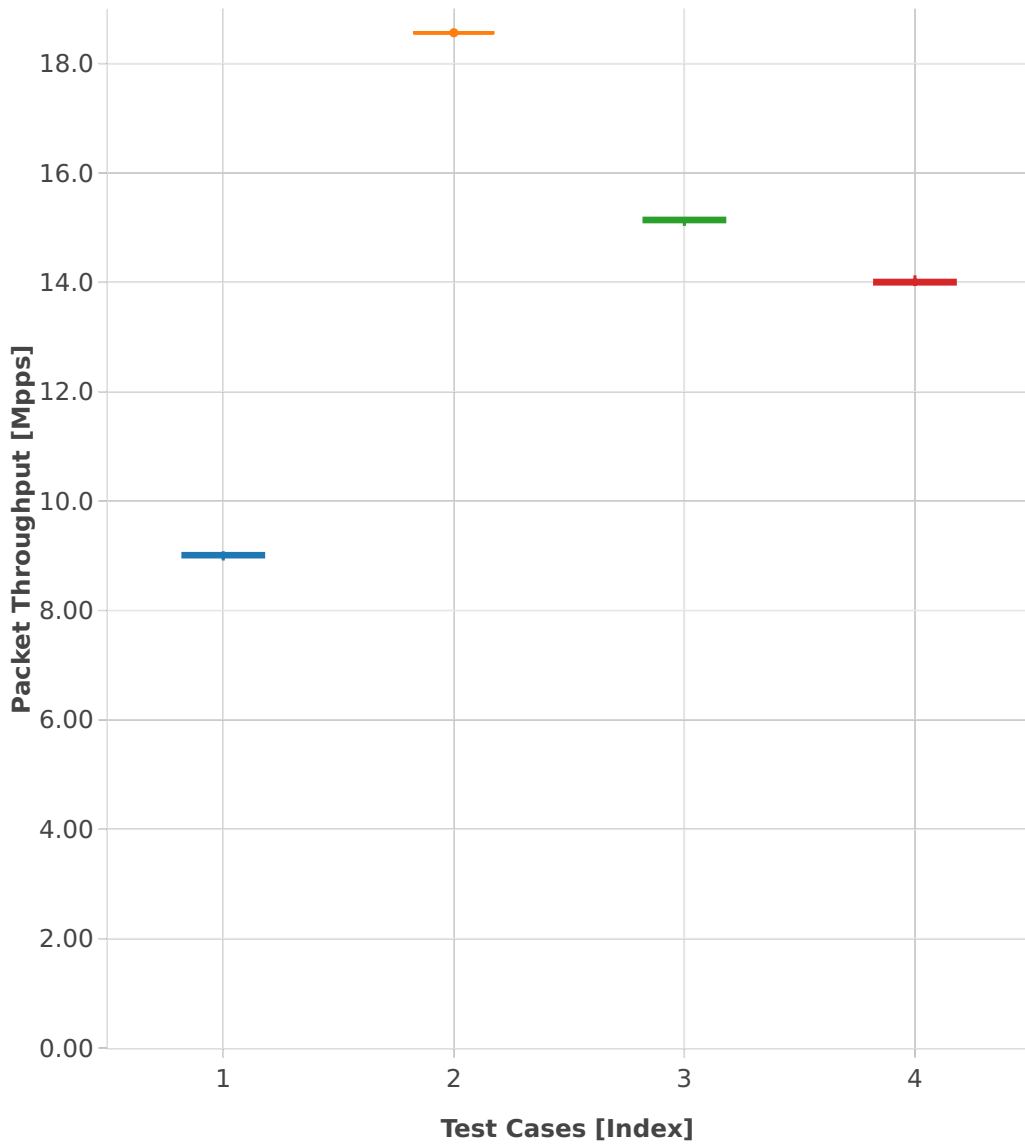

Throughput: ip4tun-3n-skx-x710-64b-4t2c-base_and_scale-ndr

- 1. (10 runs) ethip4lispip4-ip4base
- 2. (10 runs) dot1q--ethip4vxlan-l2bdscale1l2bd1vlan1vxlan
- 3. (10 runs) dot1q--ethip4vxlan-l2bdscale10l2bd10vlan10vxlan
- 4. (10 runs) dot1q--ethip4vxlan-l2bdscale100l2bd100vlan100vxlan