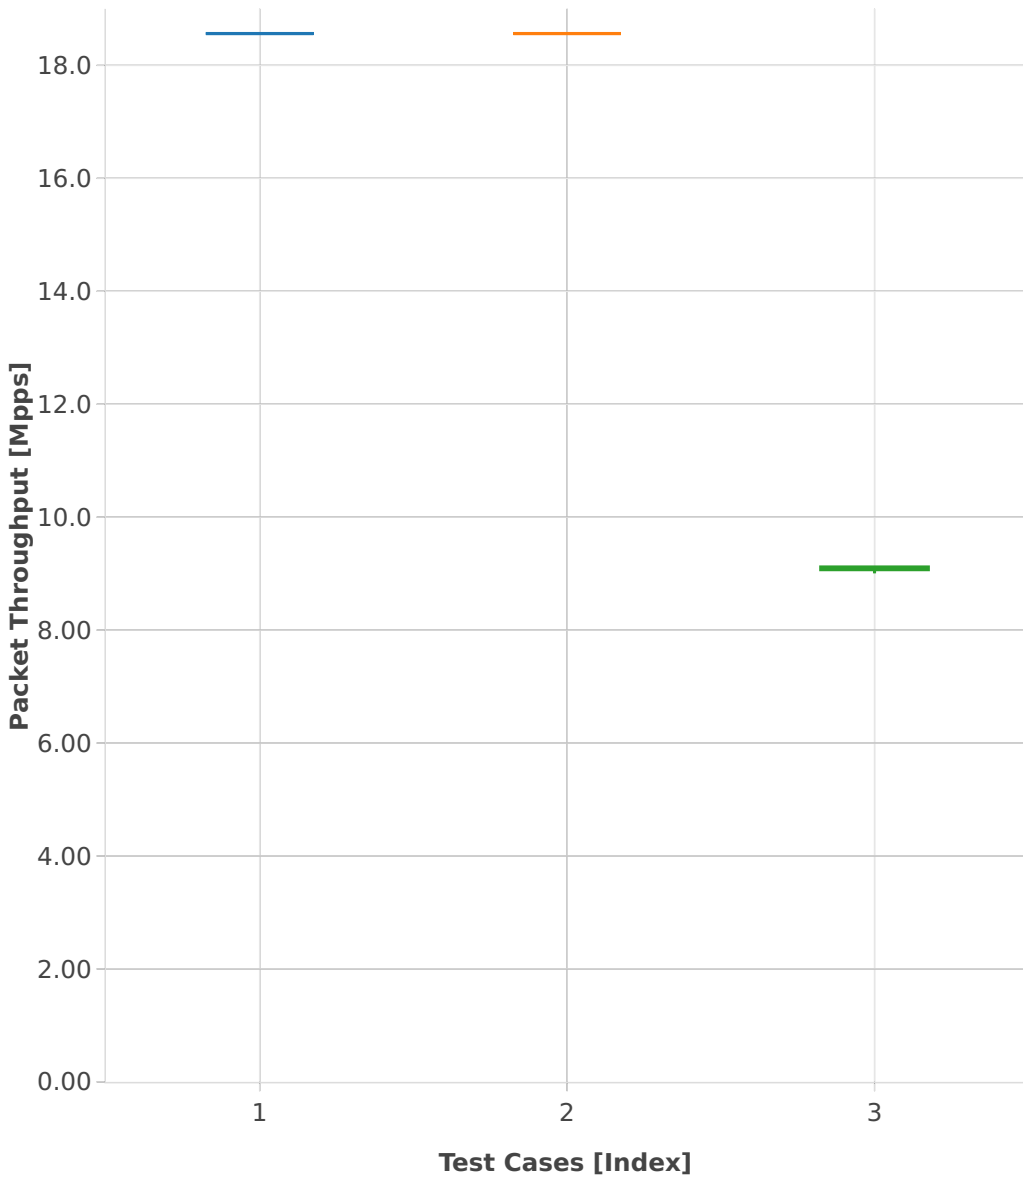

Throughput: ip4tun-3n-skx-x710-64b-4t2c-base_and_features-pdr

- 1. (10 runs) ethip4vxlan-l2bdbasemaclrn
- 2. (10 runs) ethip4vxlan-l2xcbase
- 3. (10 runs) ethip4lispip4-ip4base