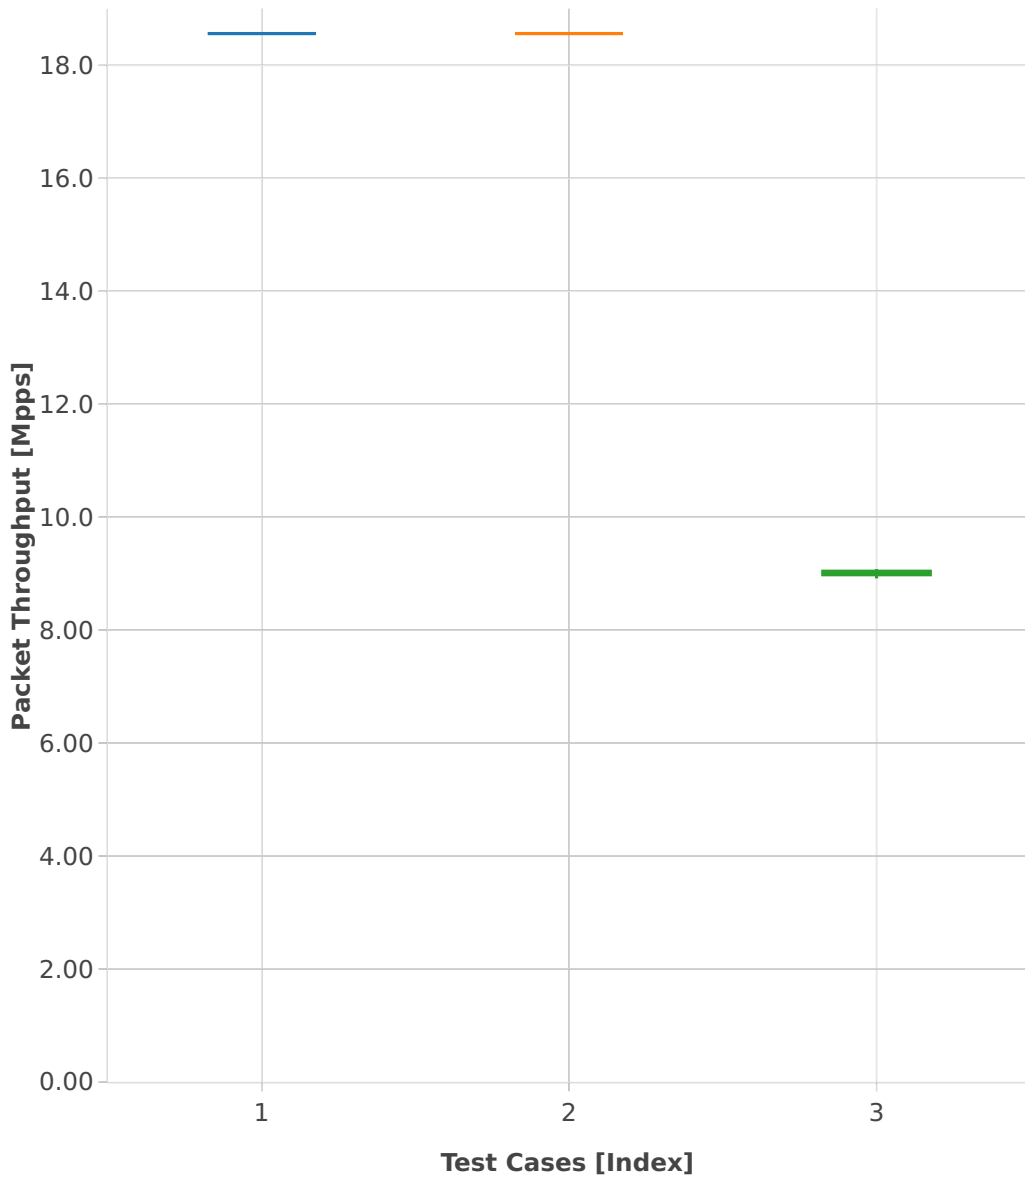

Throughput: ip4tun-3n-skx-x710-64b-4t2c-base_and_features-ndr

- 1. (10 runs) ethip4vxlan-l2bdbasemaclrn
- 2. (10 runs) ethip4vxlan-l2xcbase
- 3. (10 runs) ethip4lispip4-ip4base