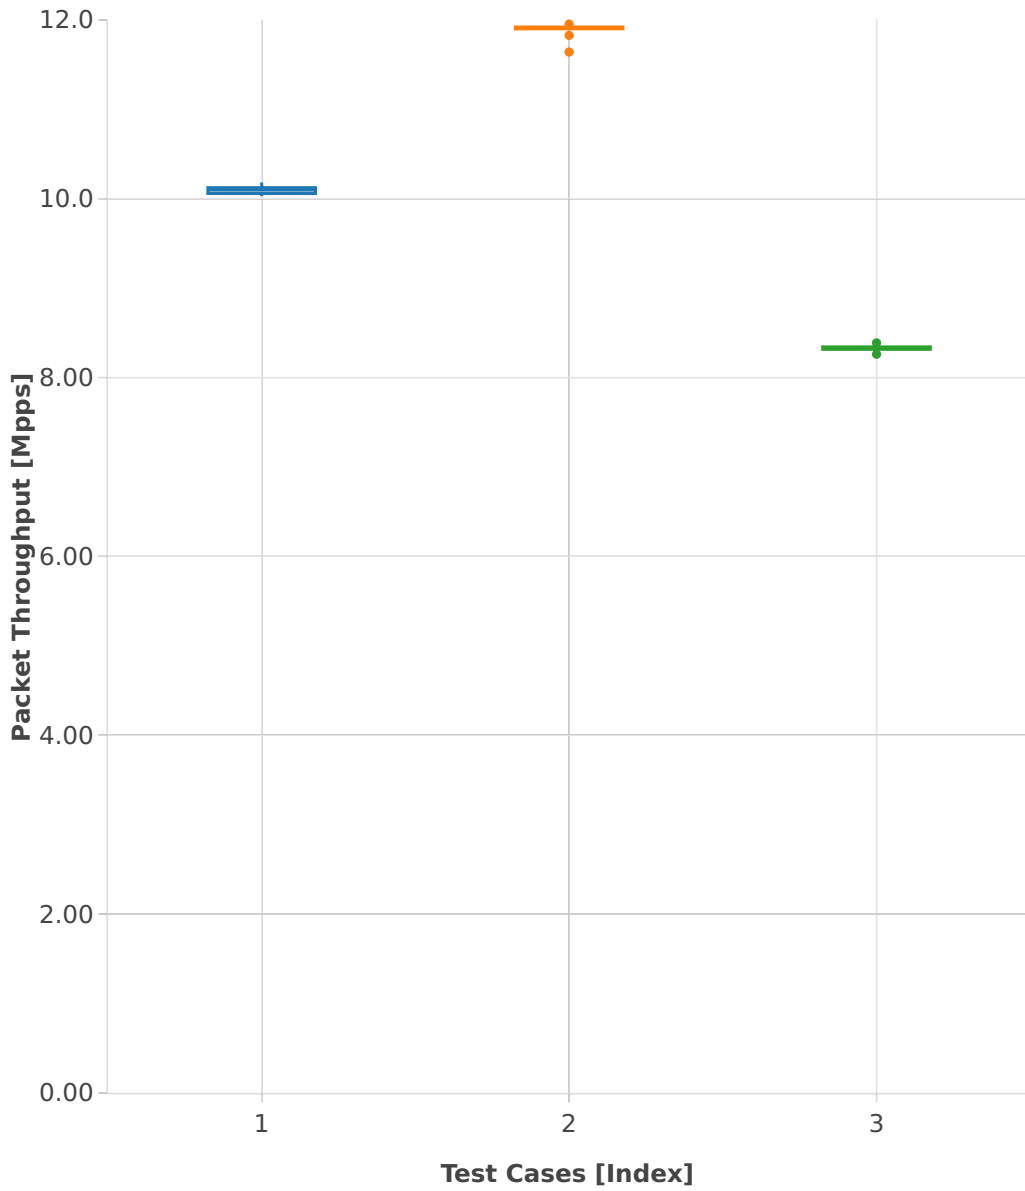

Throughput: ip4tun-3n-skx-x710-64b-2t1c-base_and_features-ndr

- 1. (10 runs) ethip4vxlan-l2bdbasemaclrn
- 2. (10 runs) ethip4vxlan-l2xcbase
- 3. (10 runs) ethip4lispip4-ip4base