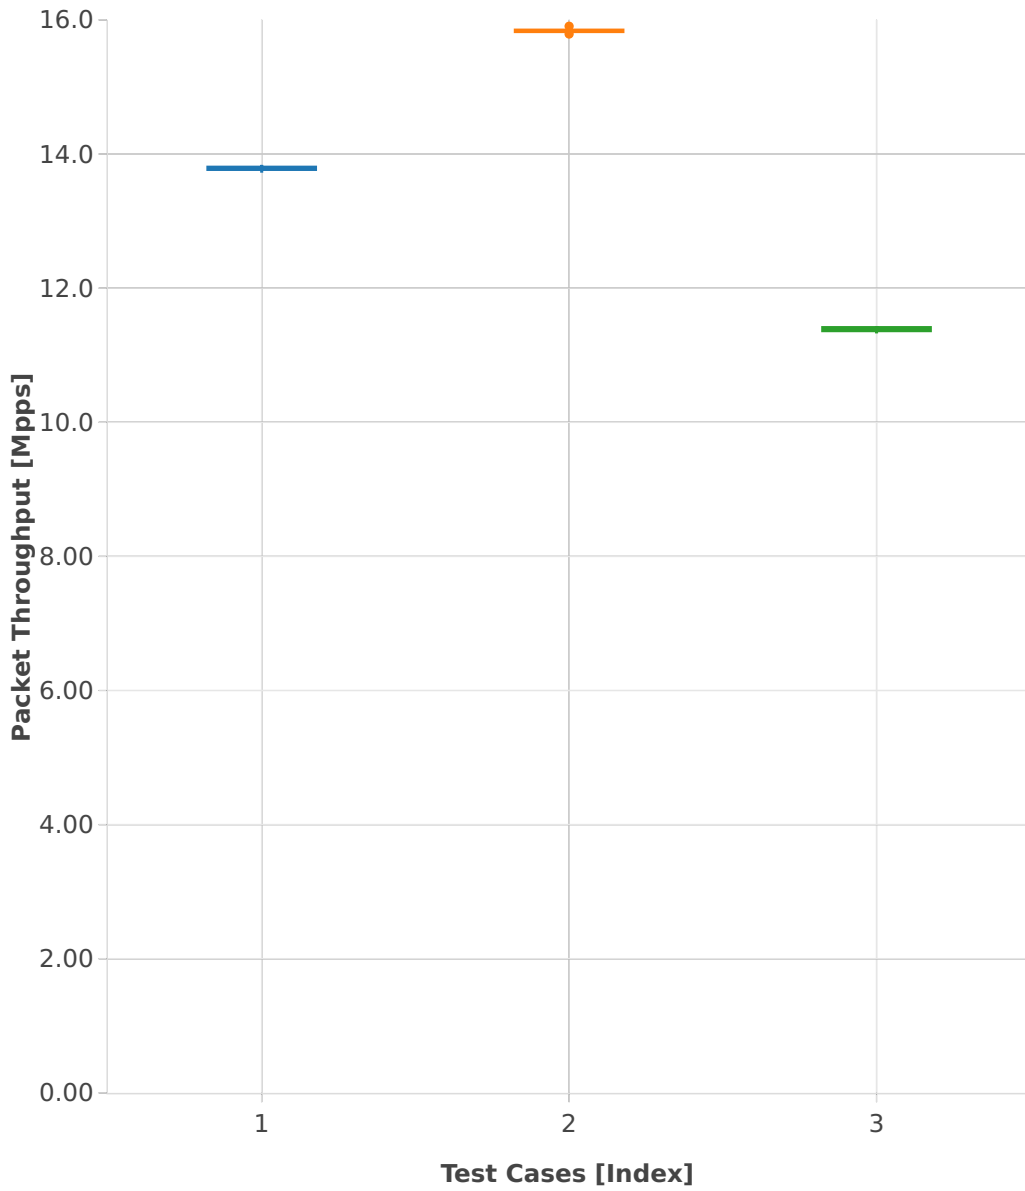

Throughput: ip4tun-3n-hsw-x710-64b-2t2c-base_and_features-pdr

- 1. (10 runs) ethip4vxlan-l2bdbasemaclrn
- 2. (10 runs) ethip4vxlan-l2xcbase
- 3. (10 runs) ethip4lispip4-ip4base