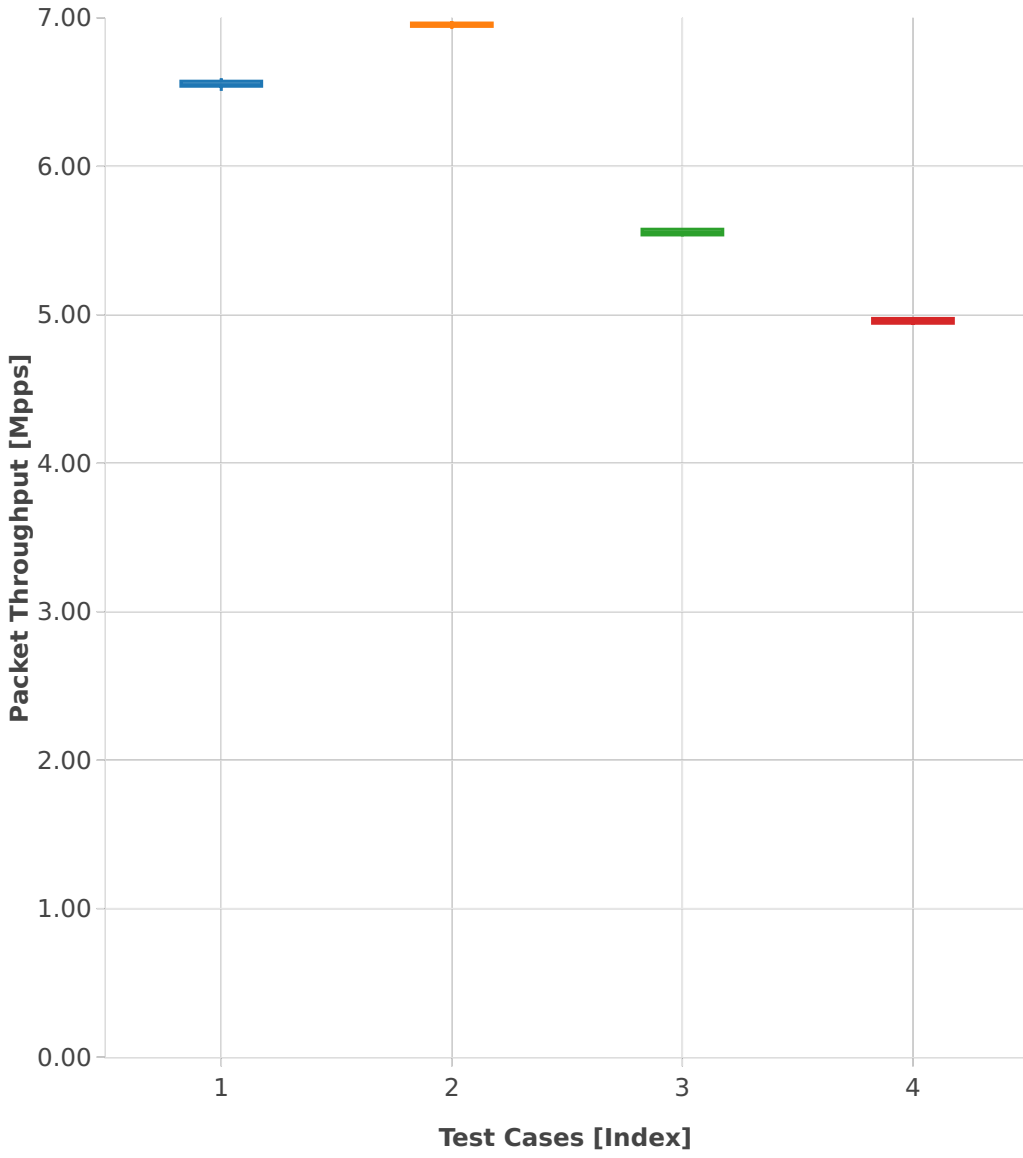

Throughput: ip4tun-3n-hsw-x710-64b-1t1c-base_and_scale-pdr

- 1. (10 runs) ethip4lispip4-ip4base
- 2. (10 runs) dot1q--ethip4vxlan-l2bdscale1l2bd1vlan1vxlan
- 3. (10 runs) dot1q--ethip4vxlan-l2bdscale10l2bd10vlan10vxlan
- 4. (09 runs) dot1q--ethip4vxlan-l2bdscale100l2bd100vlan100vxlan