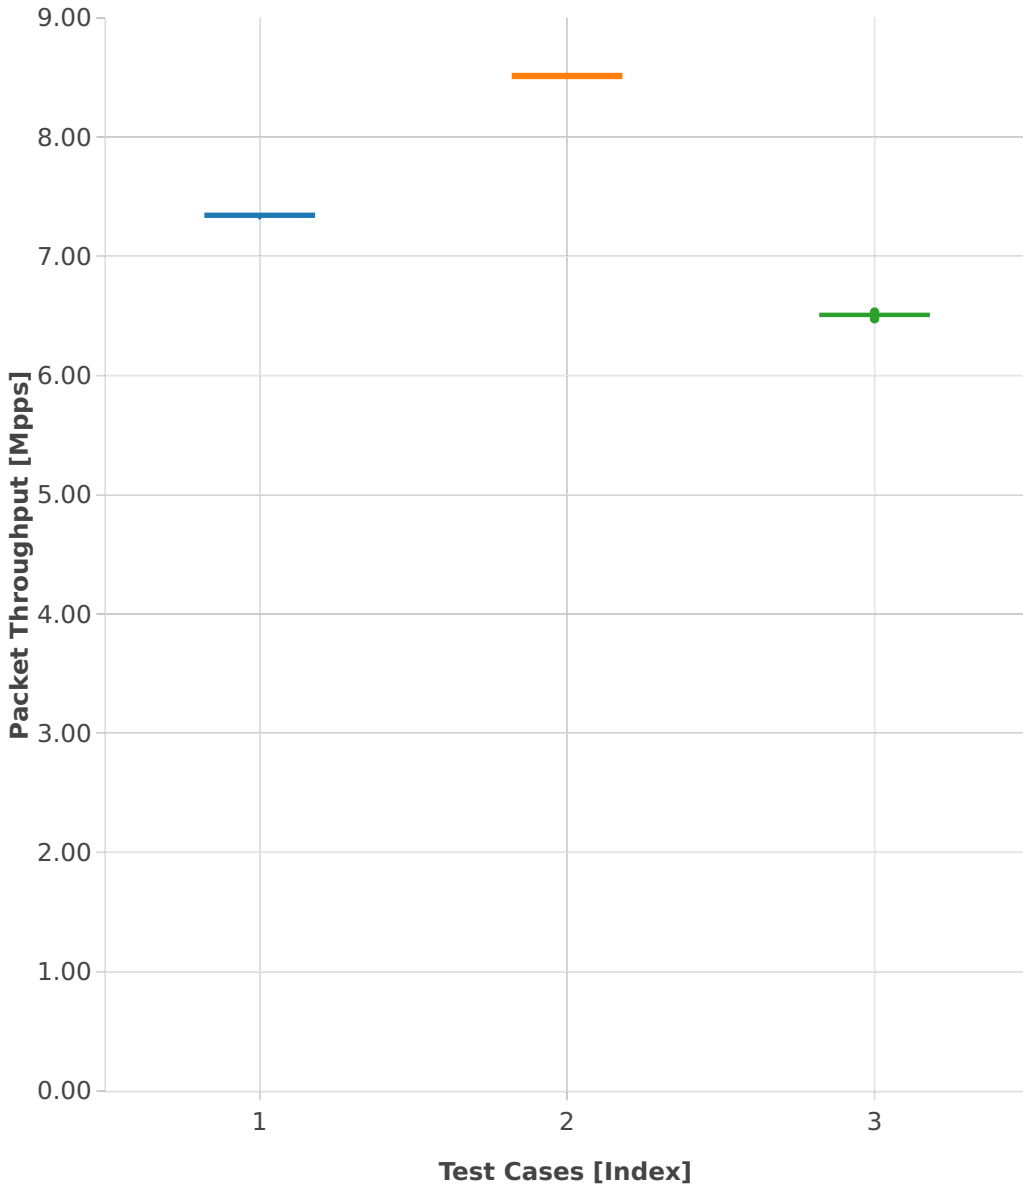

### Throughput: ip4tun-3n-hsw-x710-64b-1t1c-base\_and\_features-ndr

- 1. (10 runs) ethip4vxlan-l2bdbasemaclrn
- 2. (10 runs) ethip4vxlan-l2xcbase
- 3. (10 runs) ethip4lispip4-ip4base