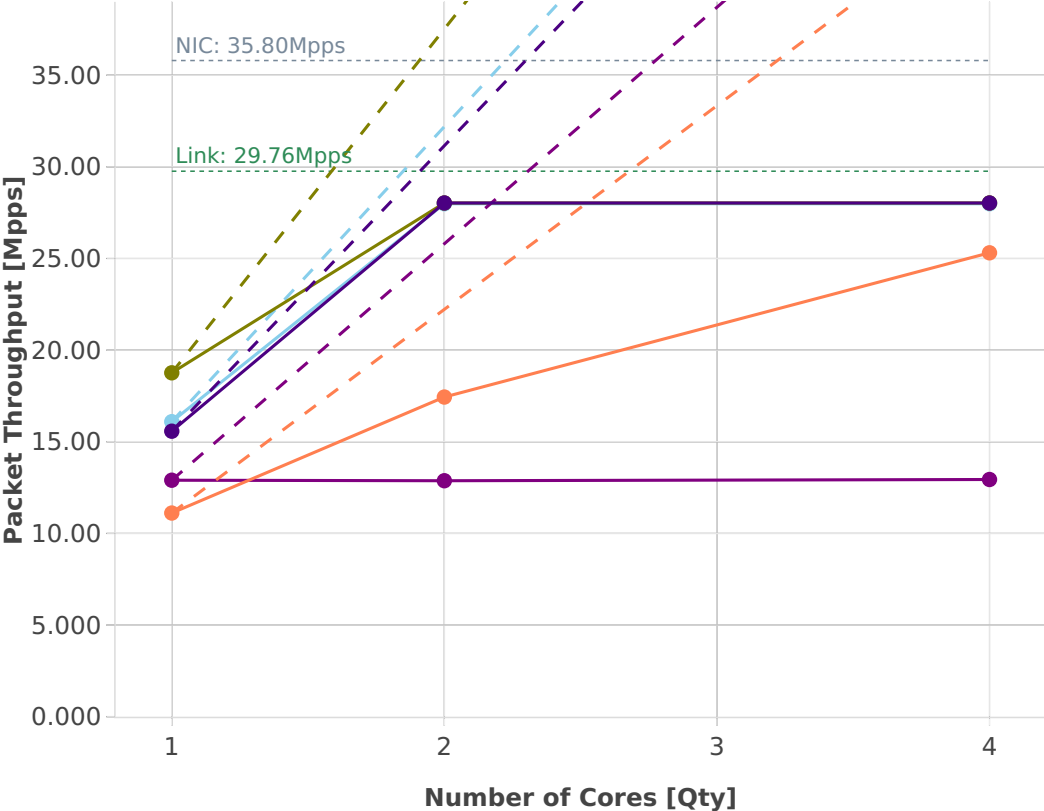

Speedup Multi-core: ip4-3n-skx-x710-64b-features-pdr

-- Perfect — Measured ... Limit

dot1q-ip4base ethip4-ip4base
ethip4-udp-ip4base-nat44 ethip4-ip4base-ipolicemarkbase
ethip4-ip4base-copwhtlistbase