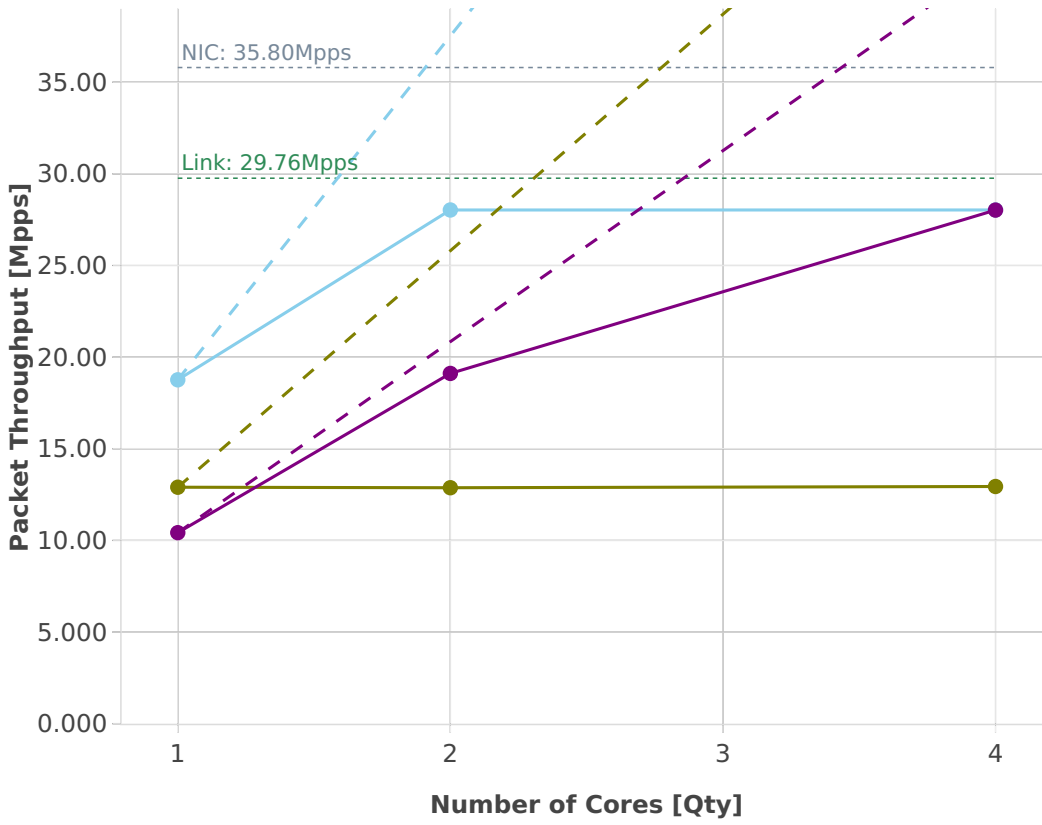

Speedup Multi-core: ip4-3n-skx-x710-64b-features-nat44-pdr

-- Perfect — Measured ... Limit

—●— ethip4-ip4base

—●— ethip4udp-ip4base-nat44

—●— ethip4udp-ip4scale1000-udpsrcscale15-nat44