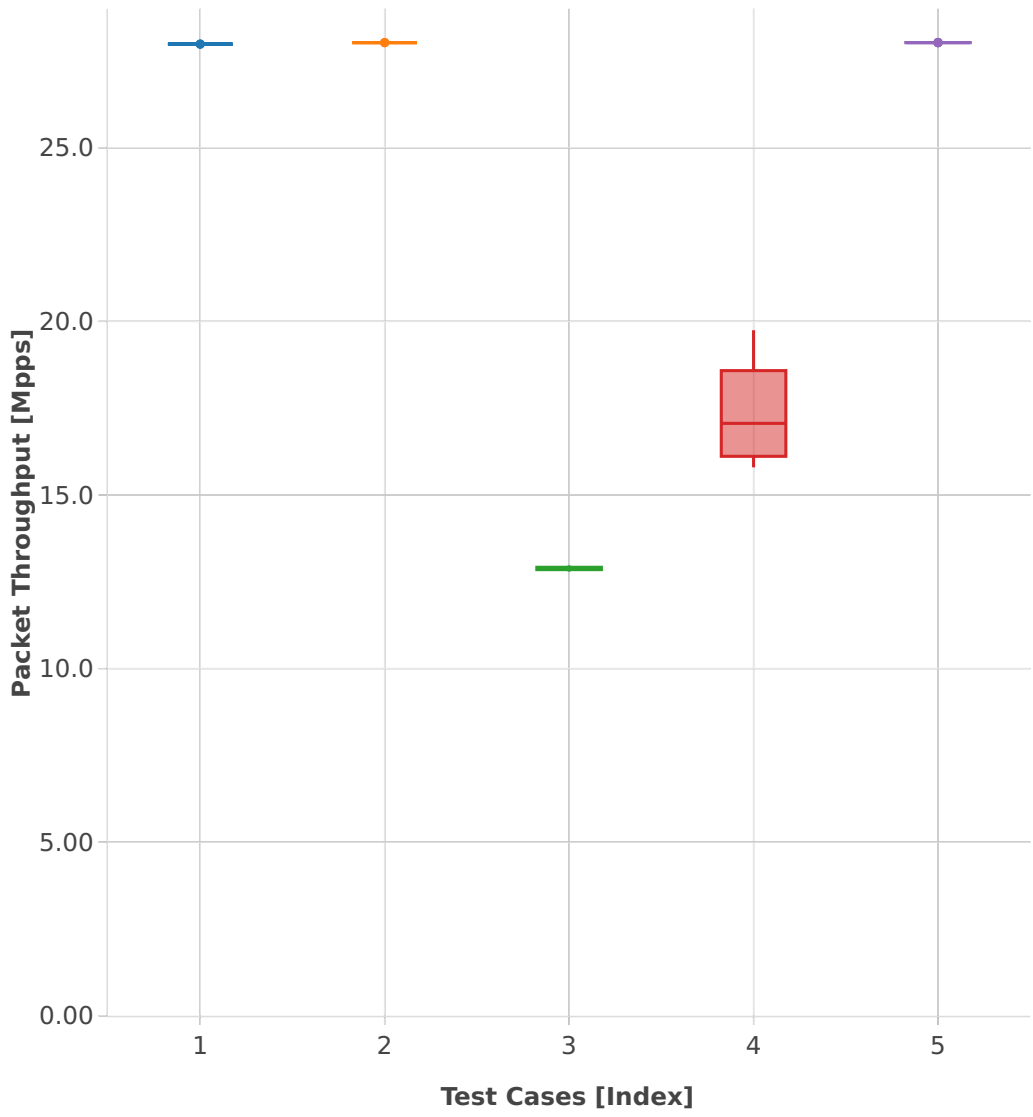

Throughput: ip4-3n-skx-x710-64b-4t2c-features-pdr

- 1. (10 runs) dot1q-ip4base
- 2. (10 runs) ethip4-ip4base
- 3. (10 runs) ethip4udp-ip4base-nat44
- 4. (10 runs) ethip4-ip4base-ipolicemarkbase
- 5. (10 runs) ethip4-ip4base-copwhtlistbase