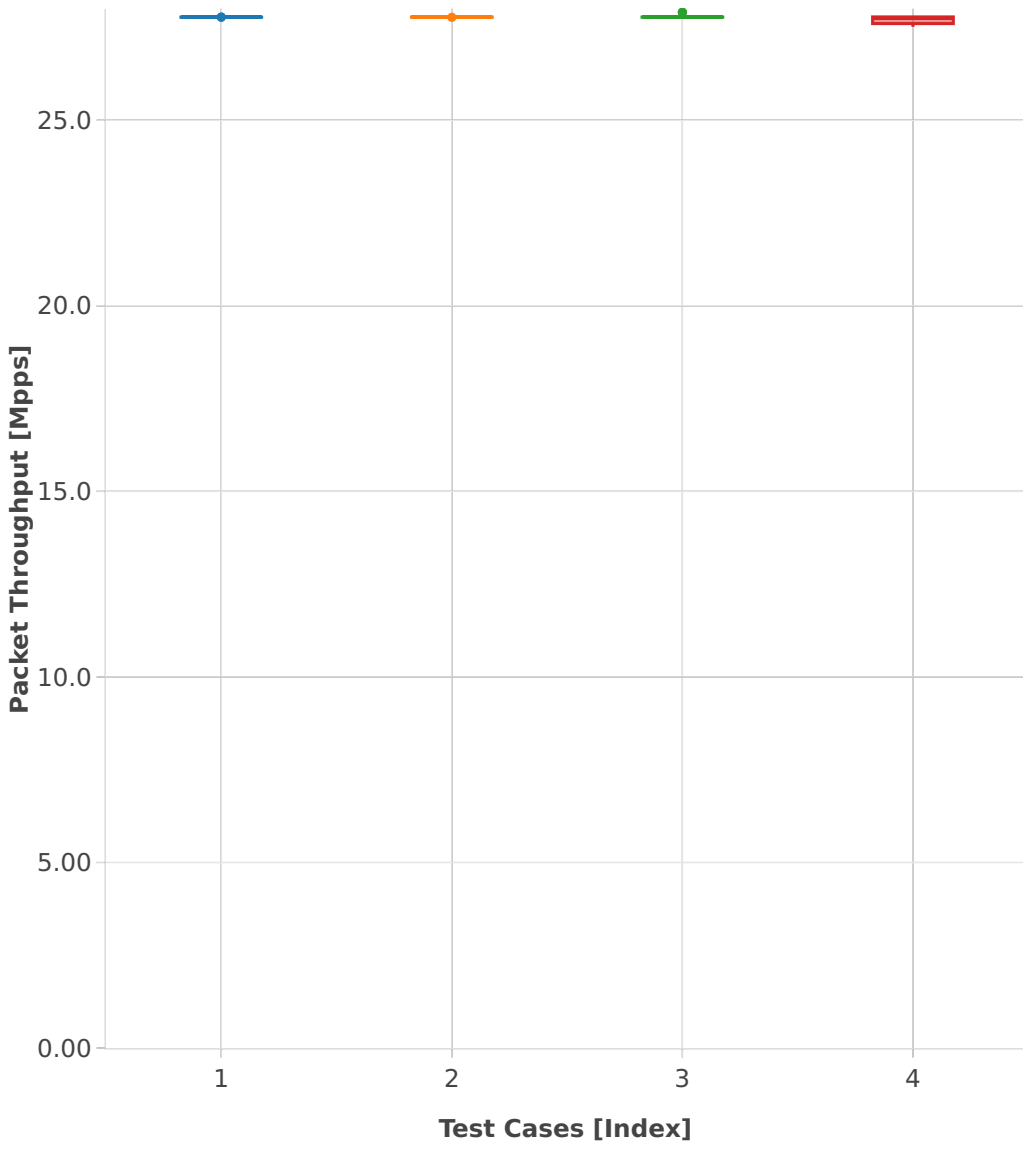

# Throughput: ip4-3n-skx-x710-64b-4t2c-base\_and\_scale-ndr

- 1. (10 runs) ethip4-ip4base
- 2. (10 runs) ethip4-ip4scale20k
- 3. (10 runs) ethip4-ip4scale200k
- 4. (10 runs) ethip4-ip4scale2m