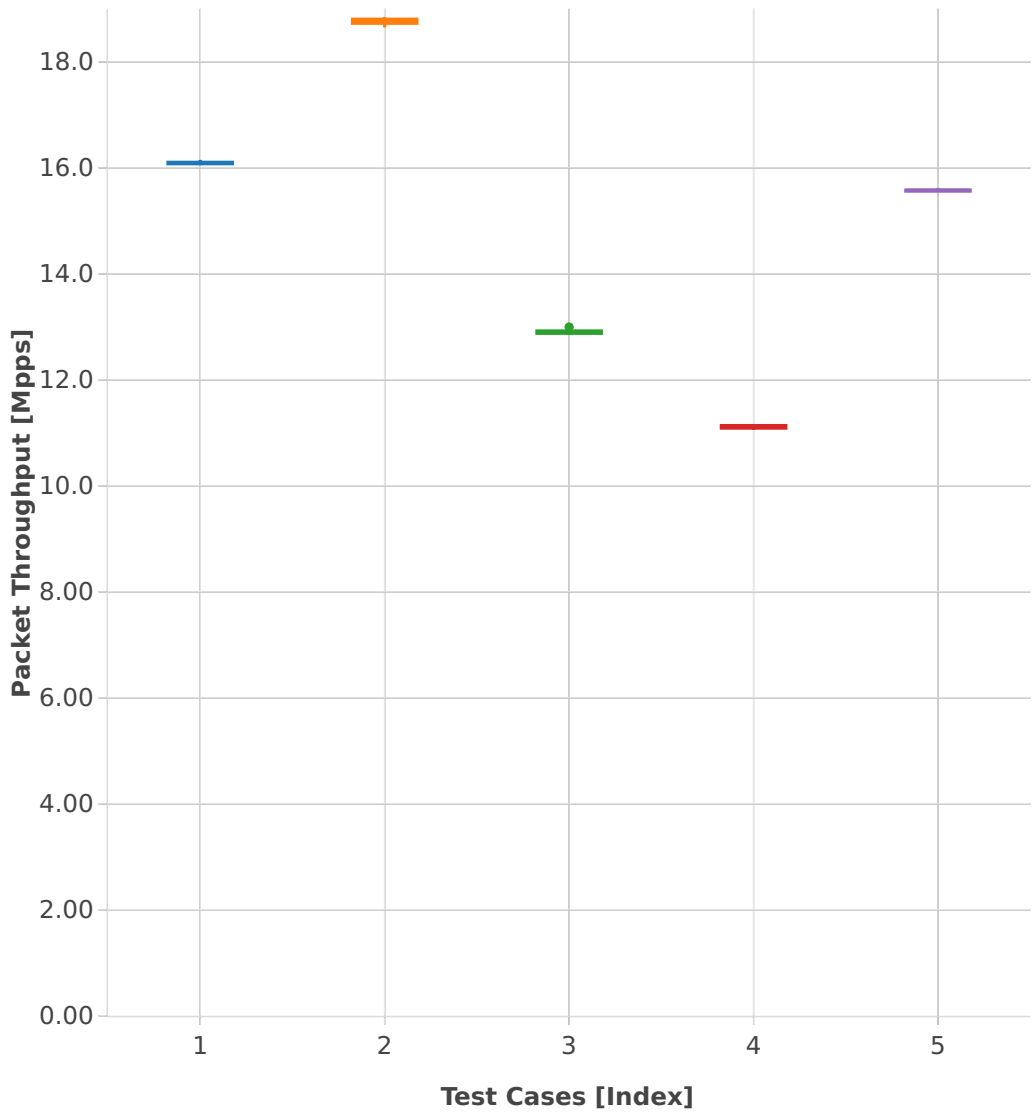

Throughput: ip4-3n-skx-x710-64b-2t1c-features-pdr

- 1. (10 runs) dot1q-ip4base
- 2. (10 runs) ethip4-ip4base
- 3. (10 runs) ethip4udp-ip4base-nat44
- 4. (10 runs) ethip4-ip4base-ipolicemarkbase
- 5. (10 runs) ethip4-ip4base-copwhtlistbase