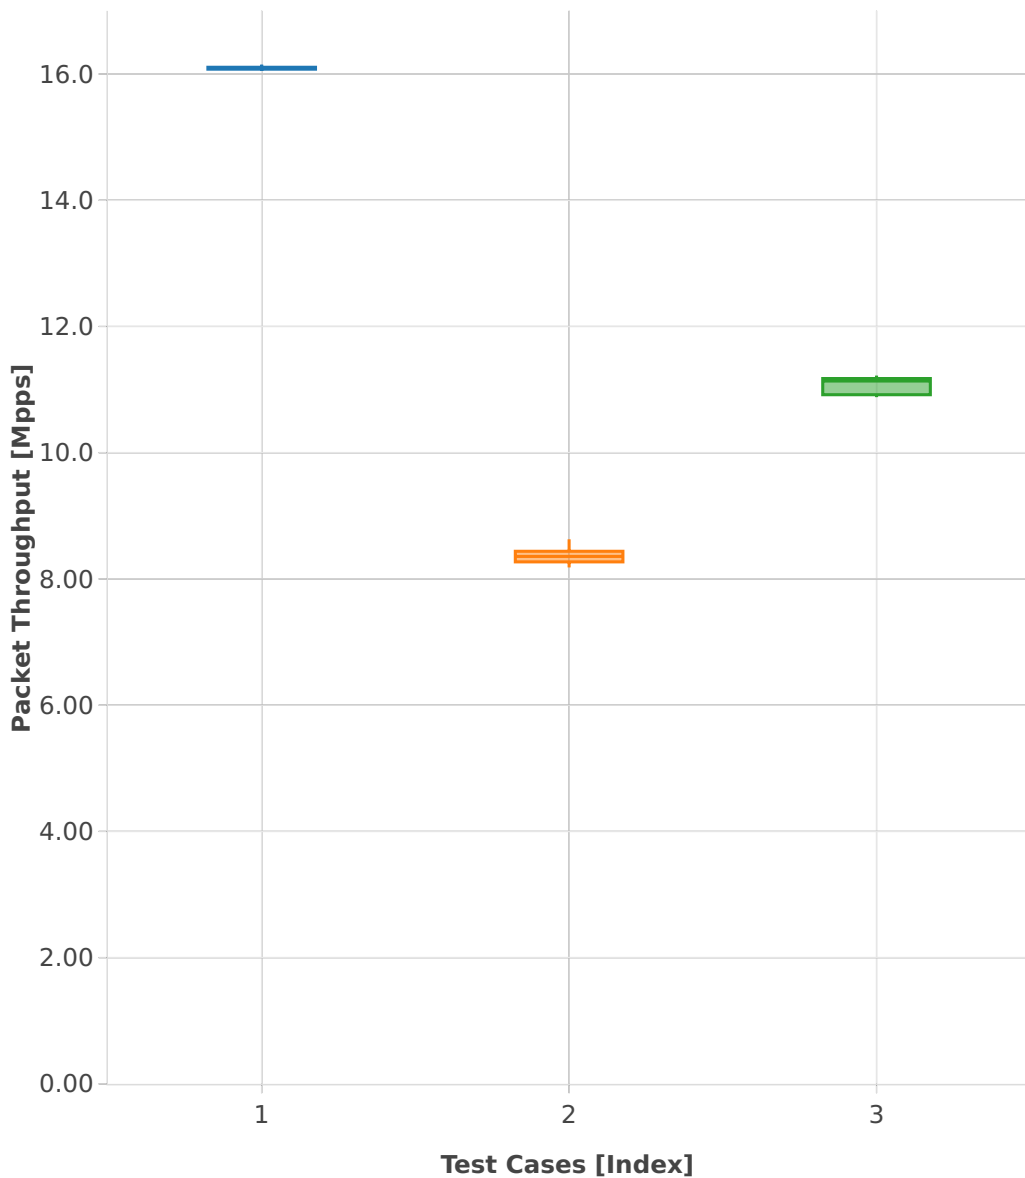

Throughput: ip4-3n-skx-x710-64b-2t1c-features-iacl-pdr

- 1. (10 runs) dot1q-ip4base
- 2. (10 runs) ethip4udp-ip4base-iacl50sl-10kflows
- 3. (10 runs) ethip4udp-ip4base-iacl50sf-10kflows