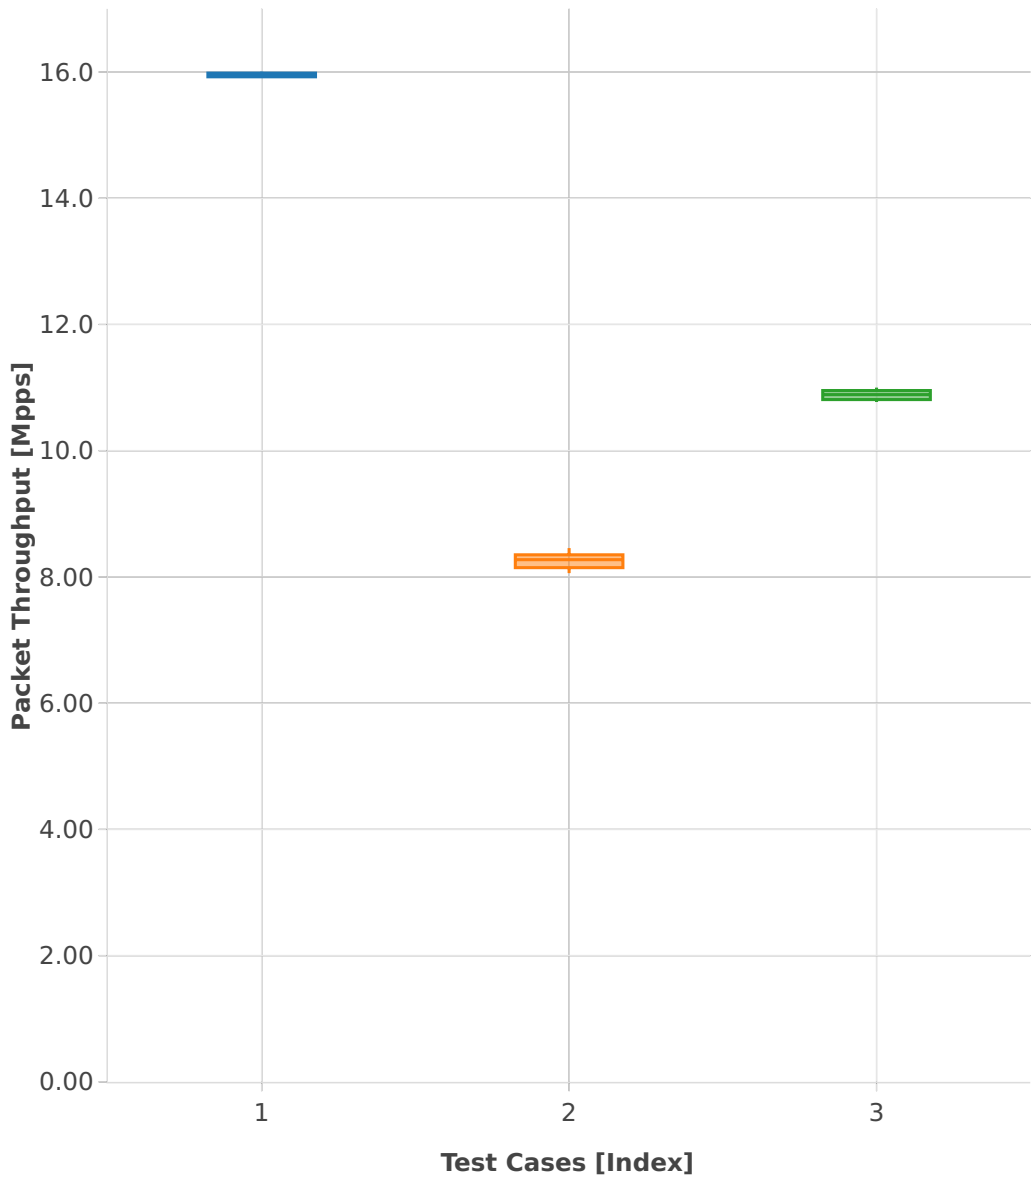

# Throughput: ip4-3n-skx-x710-64b-2t1c-features-iacl-ndr

- 1. (10 runs) dot1q-ip4base
- 2. (10 runs) ethip4udp-ip4base-iacl50sl-10kflows
- 3. (10 runs) ethip4udp-ip4base-iacl50sf-10kflows