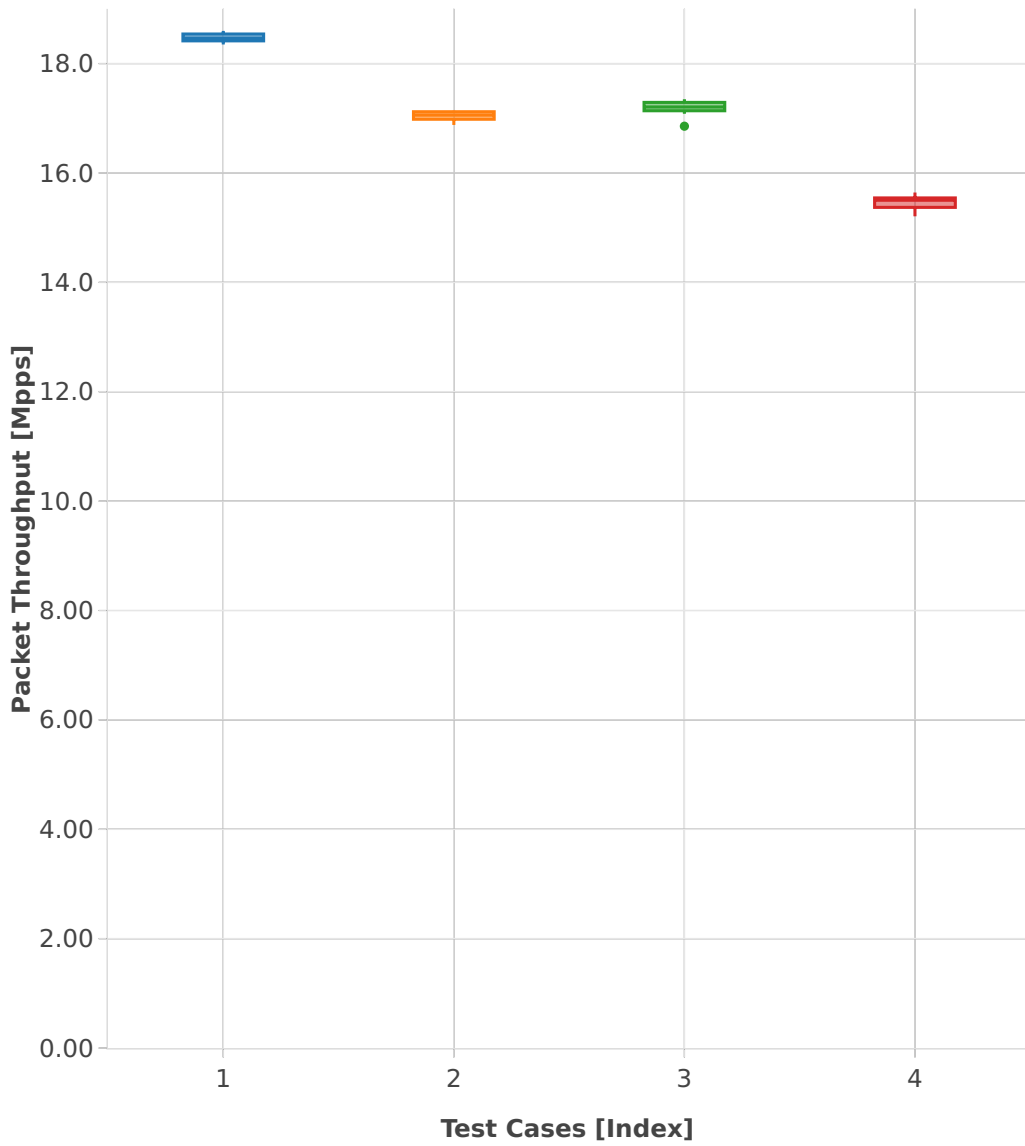

# Throughput: ip4-3n-skx-x710-64b-2t1c-base\_and\_scale-ndr

- 1. (10 runs) ethip4-ip4base
- 2. (10 runs) ethip4-ip4scale20k
- 3. (10 runs) ethip4-ip4scale200k
- 4. (10 runs) ethip4-ip4scale2m