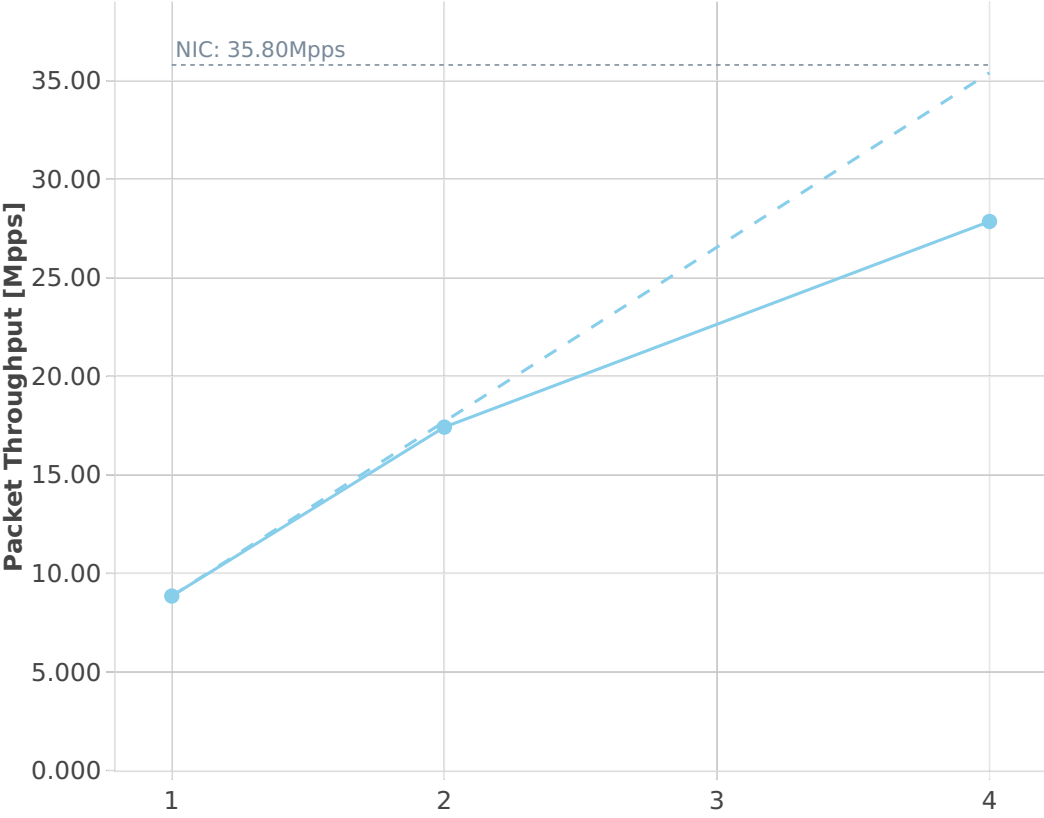

Speedup Multi-core: ip4-3n-hsw-xl710-64b-base-ndr

--- Perfect — Measured ... Limit
● ethip4-ip4base