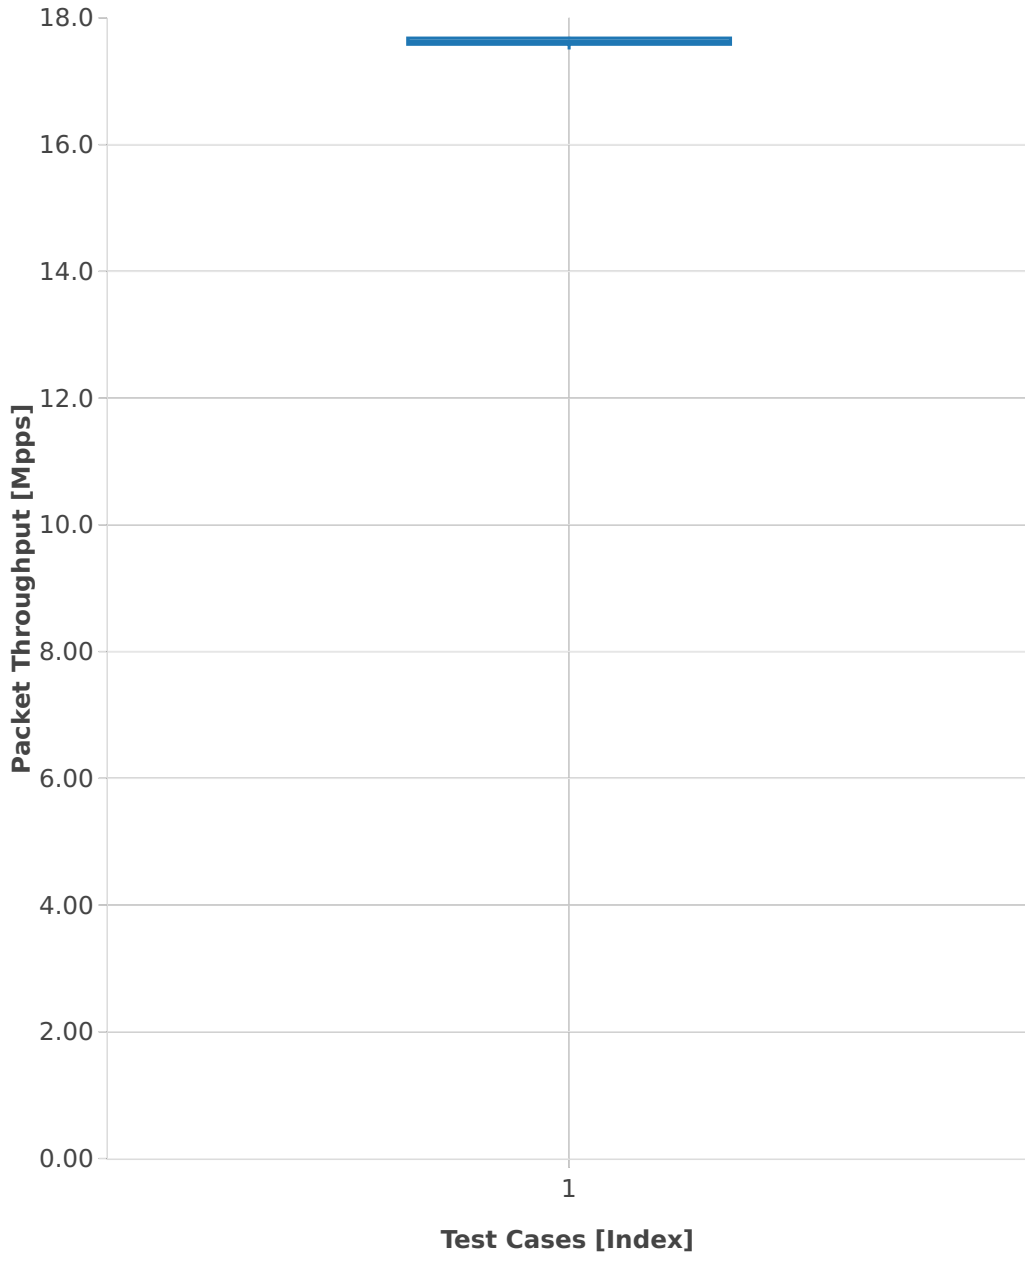

Throughput: ip4-3n-hsw-xl710-64b-2t2c-base_and_scale-pdr

■ 1. (10 runs) ethip4-ip4base