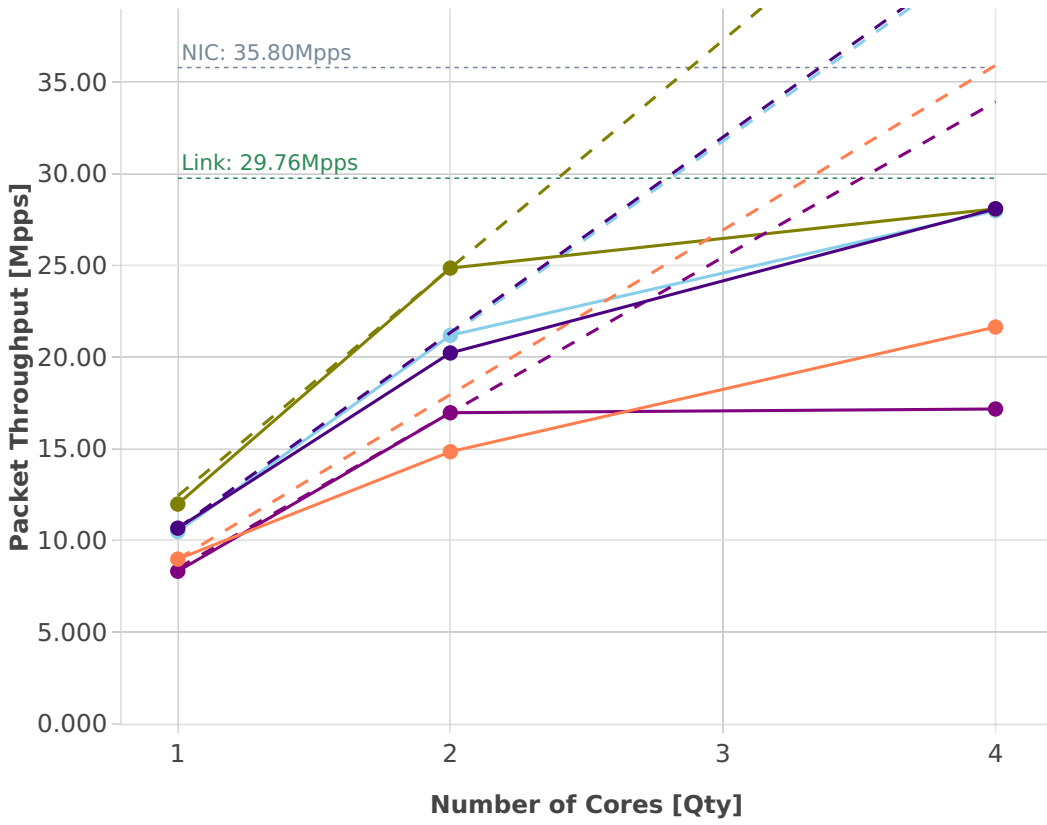

Speedup Multi-core: ip4-3n-hsw-x710-64b-features-pdr

-- Perfect — Measured ... Limit

—●— dot1q-ip4base

—●— ethip4-ip4base

—●— ethip4udp-ip4base-nat44

—●— ethip4-ip4base-ipolicemarkbase

—●— ethip4-ip4base-copwhtlistbase