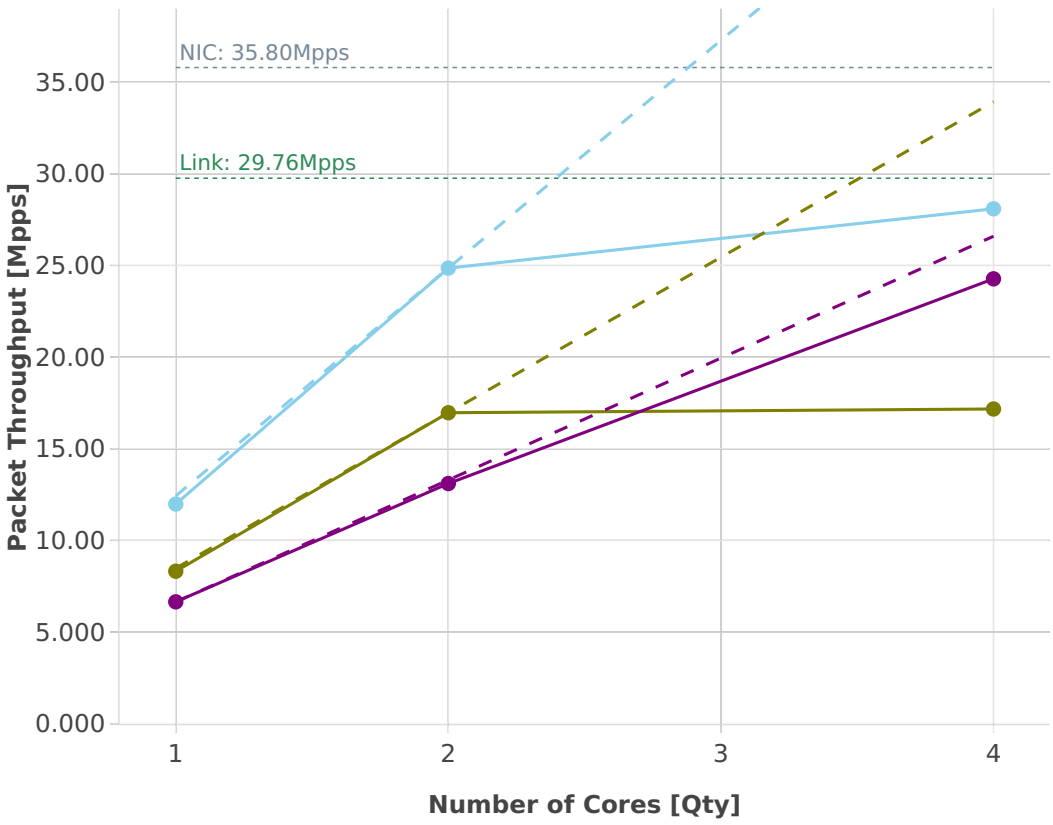

Speedup Multi-core: ip4-3n-hsw-x710-64b-features-nat44-pdr

-- Perfect — Measured ... Limit

● ethip4-ip4base
● ethip4udp-ip4base-nat44
● ethip4udp-ip4scale1000-udpsrcscale15-nat44