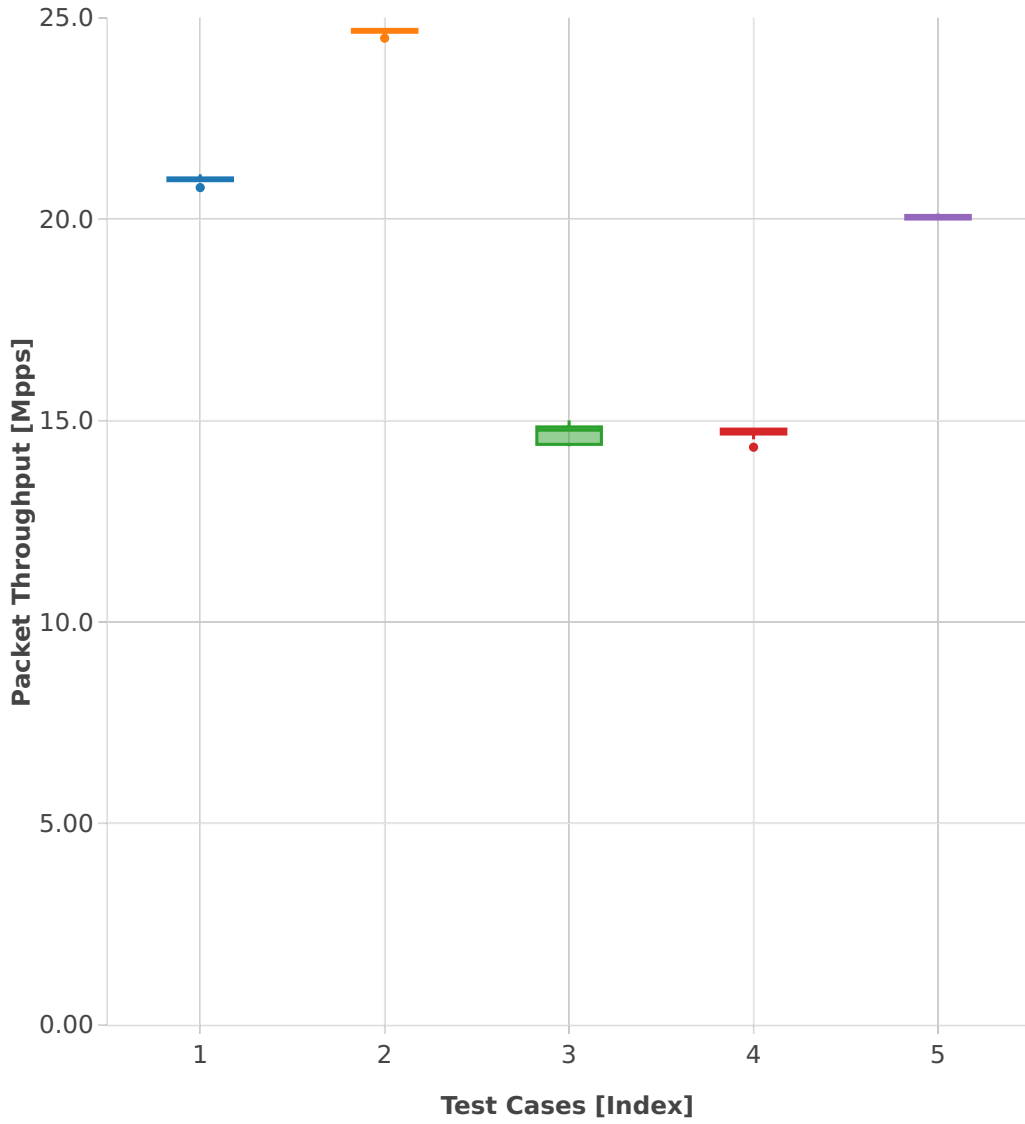

Throughput: ip4-3n-hsw-x710-64b-2t2c-features-ndr

- 1. (09 runs) dot1q-ip4base
- 2. (10 runs) ethip4-ip4base
- 3. (10 runs) ethip4udp-ip4base-nat44
- 4. (10 runs) ethip4-ip4base-ipolicemarkbase
- 5. (10 runs) ethip4-ip4base-copwhtlistbase