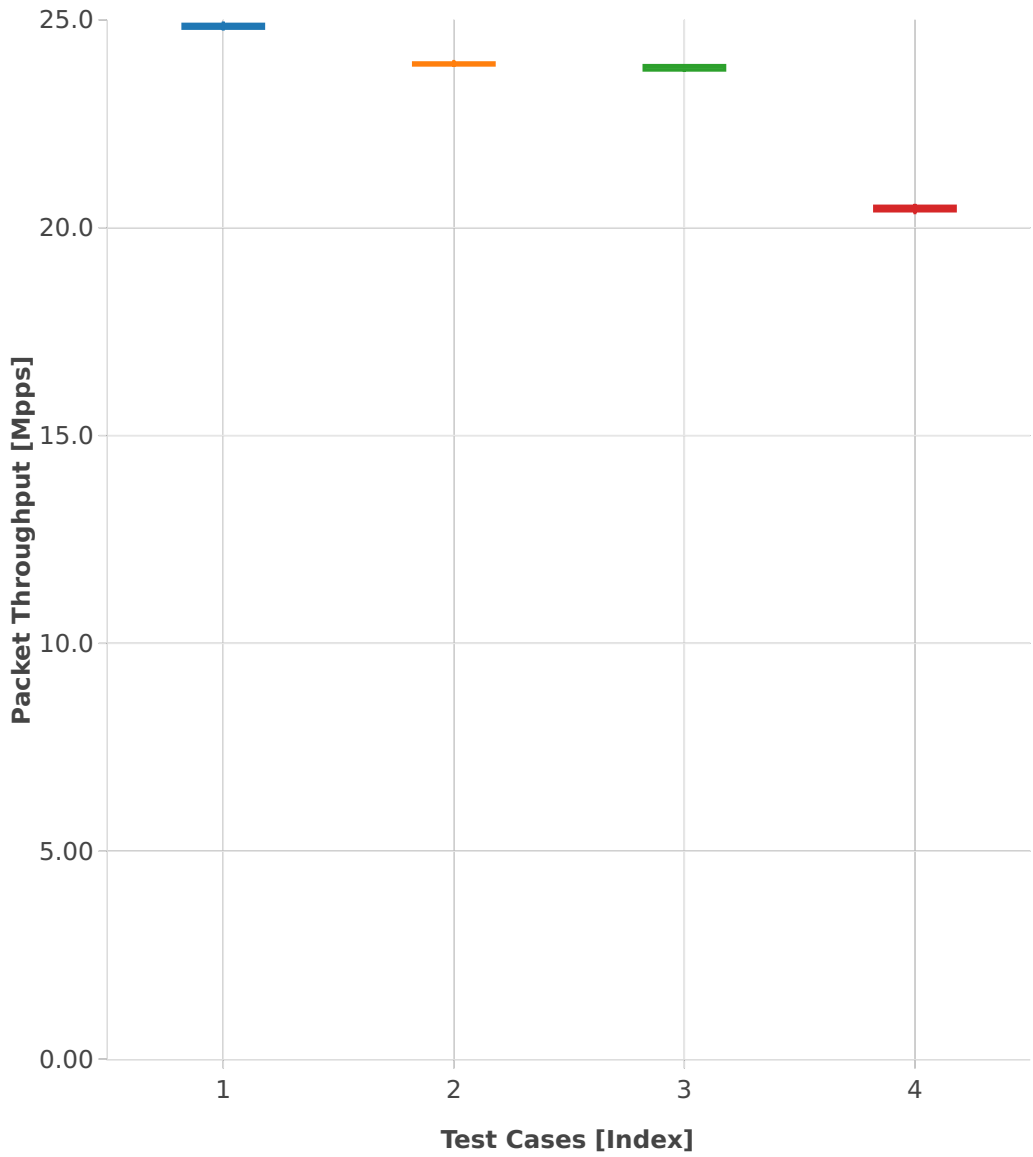

Throughput: ip4-3n-hsw-x710-64b-2t2c-base_and_scale-pdr

- 1. (10 runs) ethip4-ip4base
- 2. (09 runs) ethip4-ip4scale20k
- 3. (10 runs) ethip4-ip4scale200k
- 4. (10 runs) ethip4-ip4scale2m