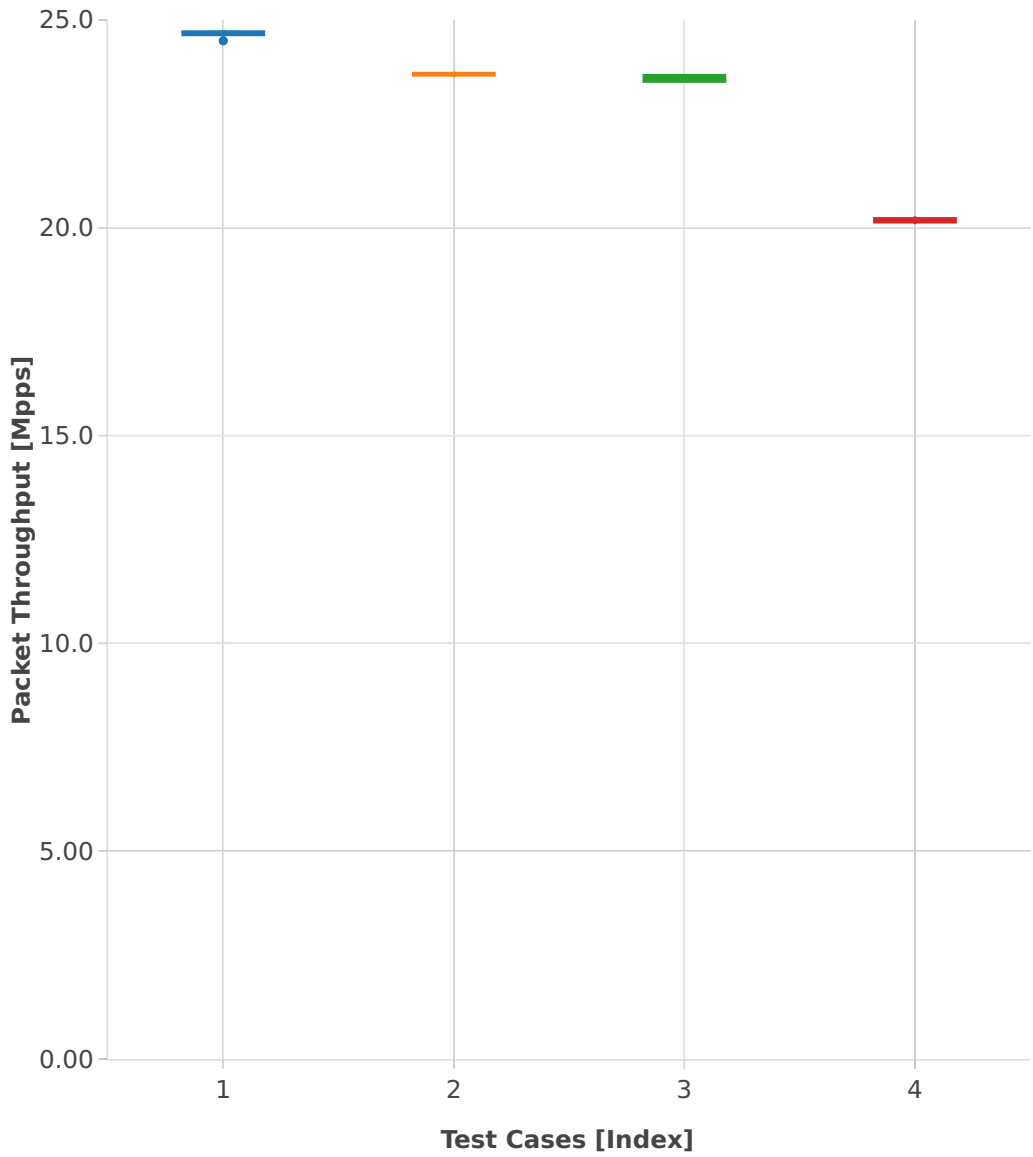

### Throughput: ip4-3n-hsw-x710-64b-2t2c-base\_and\_scale-ndr

- 1. (10 runs) ethip4-ip4base
- 2. (09 runs) ethip4-ip4scale20k
- 3. (10 runs) ethip4-ip4scale200k
- 4. (10 runs) ethip4-ip4scale2m