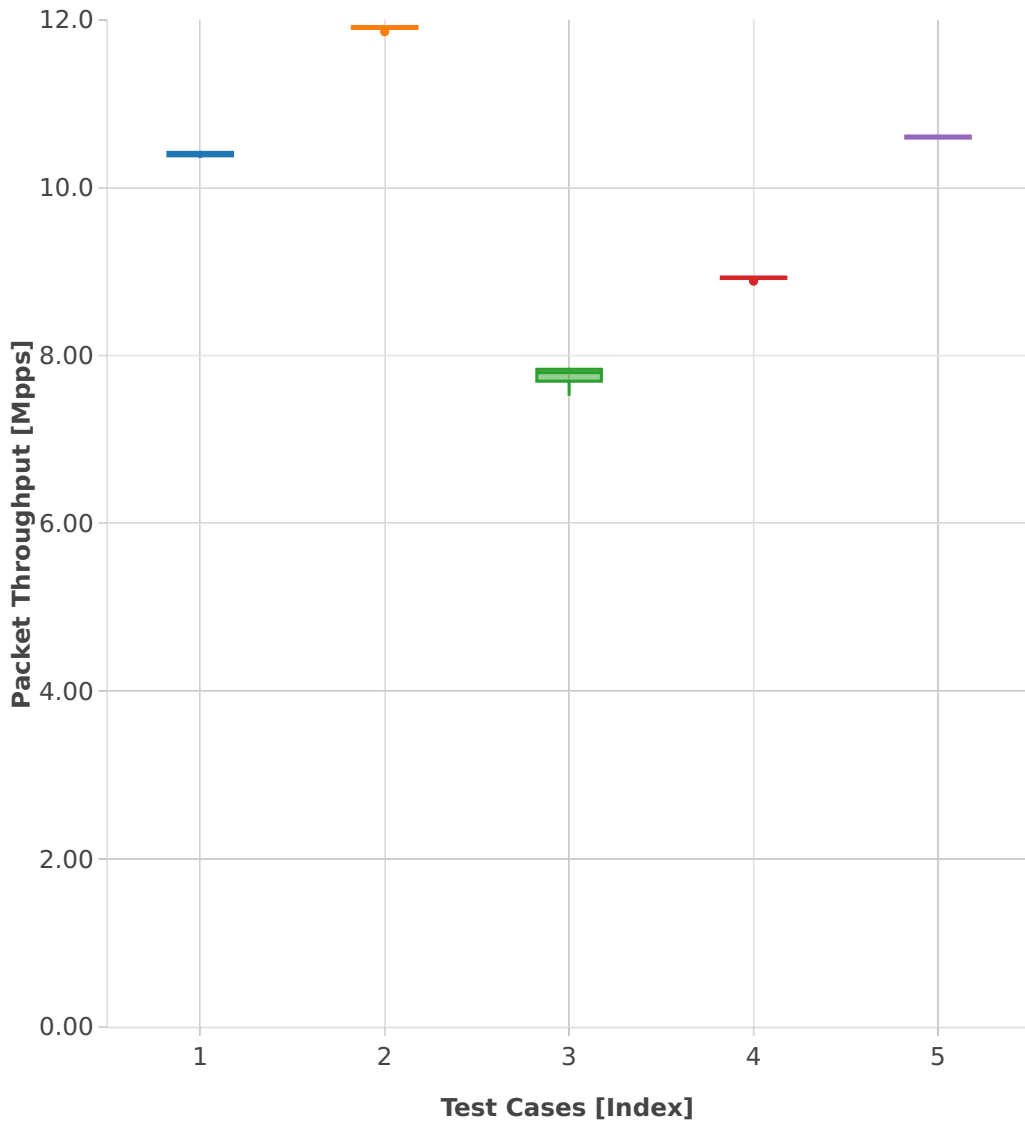

# Throughput: ip4-3n-hsw-x710-64b-1t1c-features-ndr

- 1. (10 runs) dot1q-ip4base
- 2. (10 runs) ethip4-ip4base
- 3. (10 runs) ethip4udp-ip4base-nat44
- 4. (10 runs) ethip4-ip4base-ipolicemarkbase
- 5. (10 runs) ethip4-ip4base-copwhtlistbase