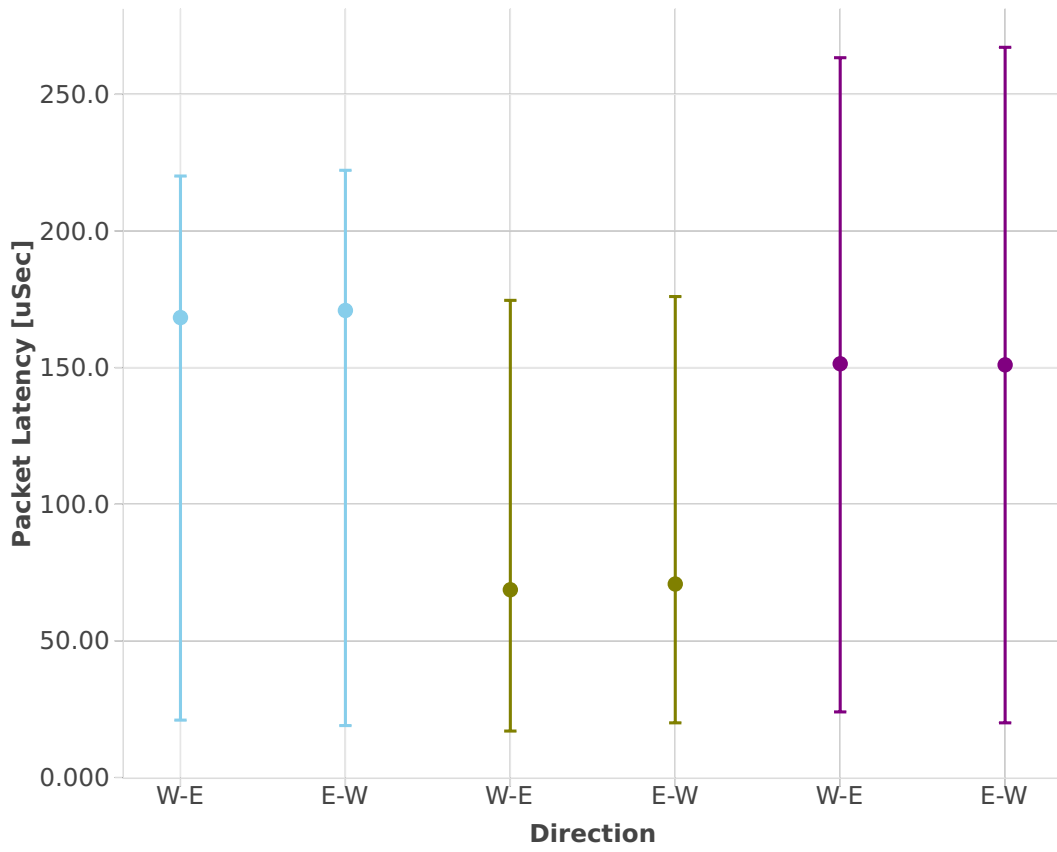

Latency: ip4-3n-hsw-x710-64b-1t1c-features-nat44-ndr

● ethip4-ip4base

● ethip4udp-ip4base-nat44

● ethip4udp-ip4scale1000-udpsrcscale15-nat44