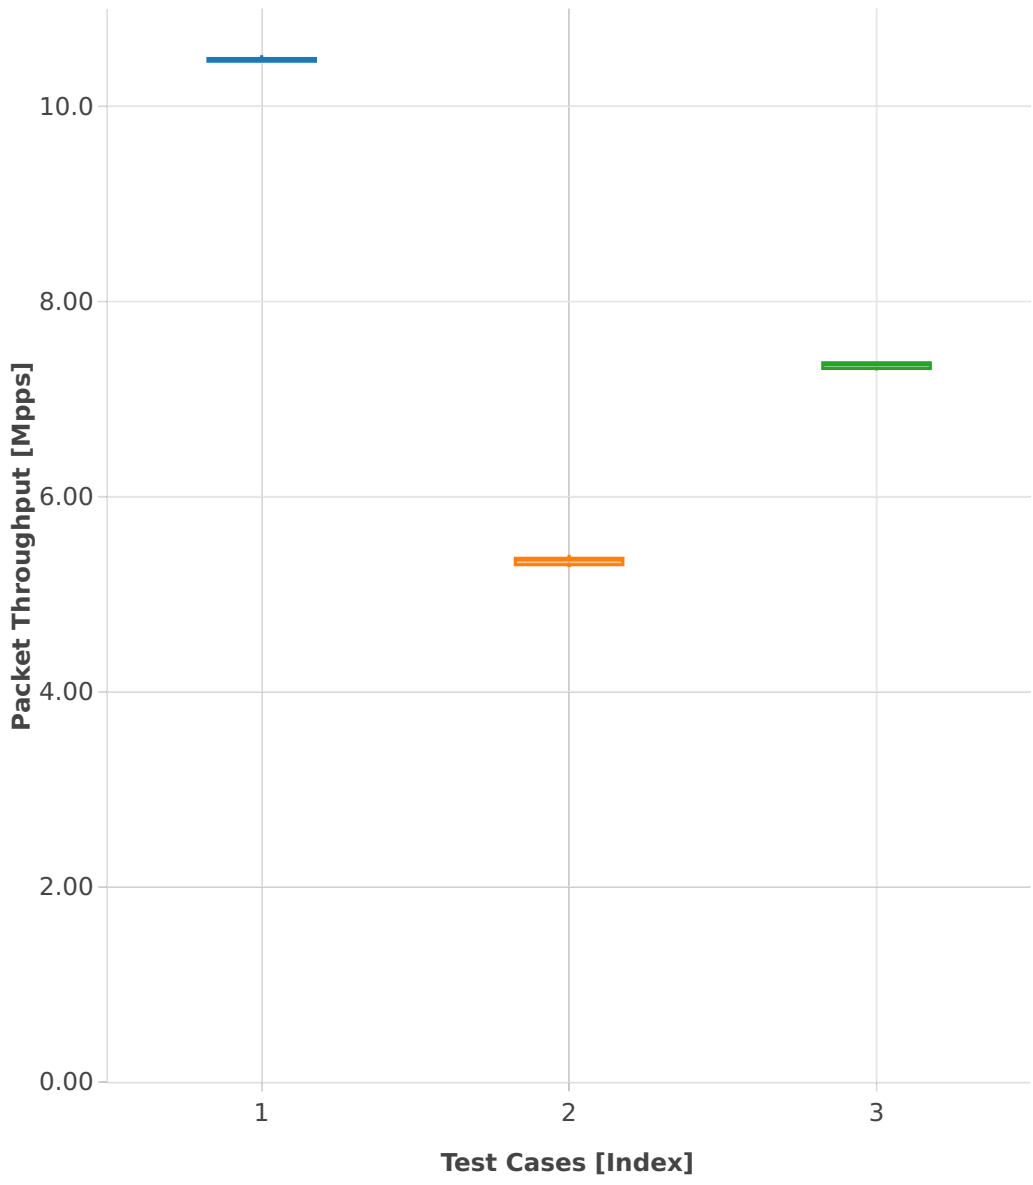

Throughput: ip4-3n-hsw-x710-64b-1t1c-features-iacl-pdr

- 1. (10 runs) dot1q-ip4base
- 2. (10 runs) ethip4udp-ip4base-iacl50sl-10kflows
- 3. (10 runs) ethip4udp-ip4base-iacl50sf-10kflows