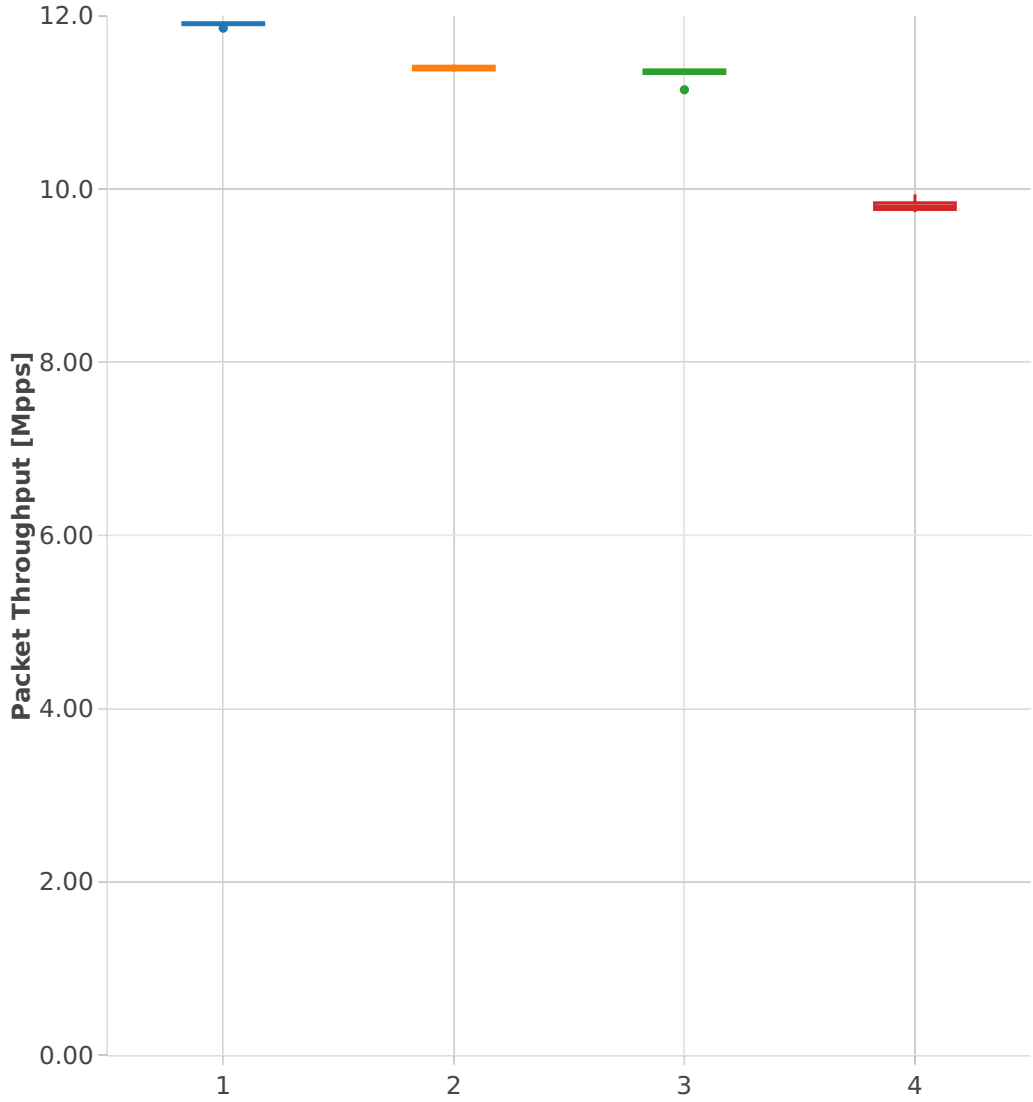

Throughput: ip4-3n-hsw-x710-64b-1t1c-base_and_scale-ndr

- 1. (10 runs) ethip4-ip4base
- 2. (10 runs) ethip4-ip4scale20k
- 3. (10 runs) ethip4-ip4scale200k
- 4. (10 runs) ethip4-ip4scale2m