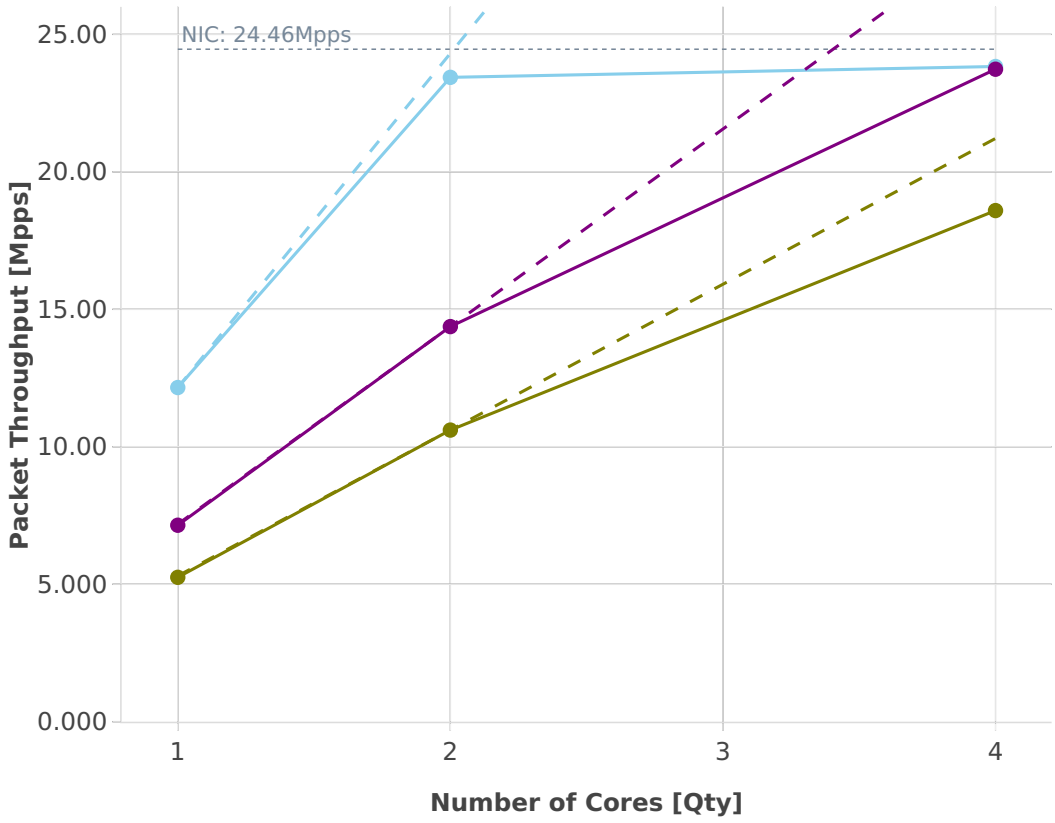

Speedup Multi-core: ip4-3n-hsw-x520-64b-features-oacl-pdr

-- Perfect — Measured ... Limit

- ethip4-ip4base
- ethip4udp-ip4base-oacl50sl-10kflows
- ethip4udp-ip4base-oacl50sf-10kflows