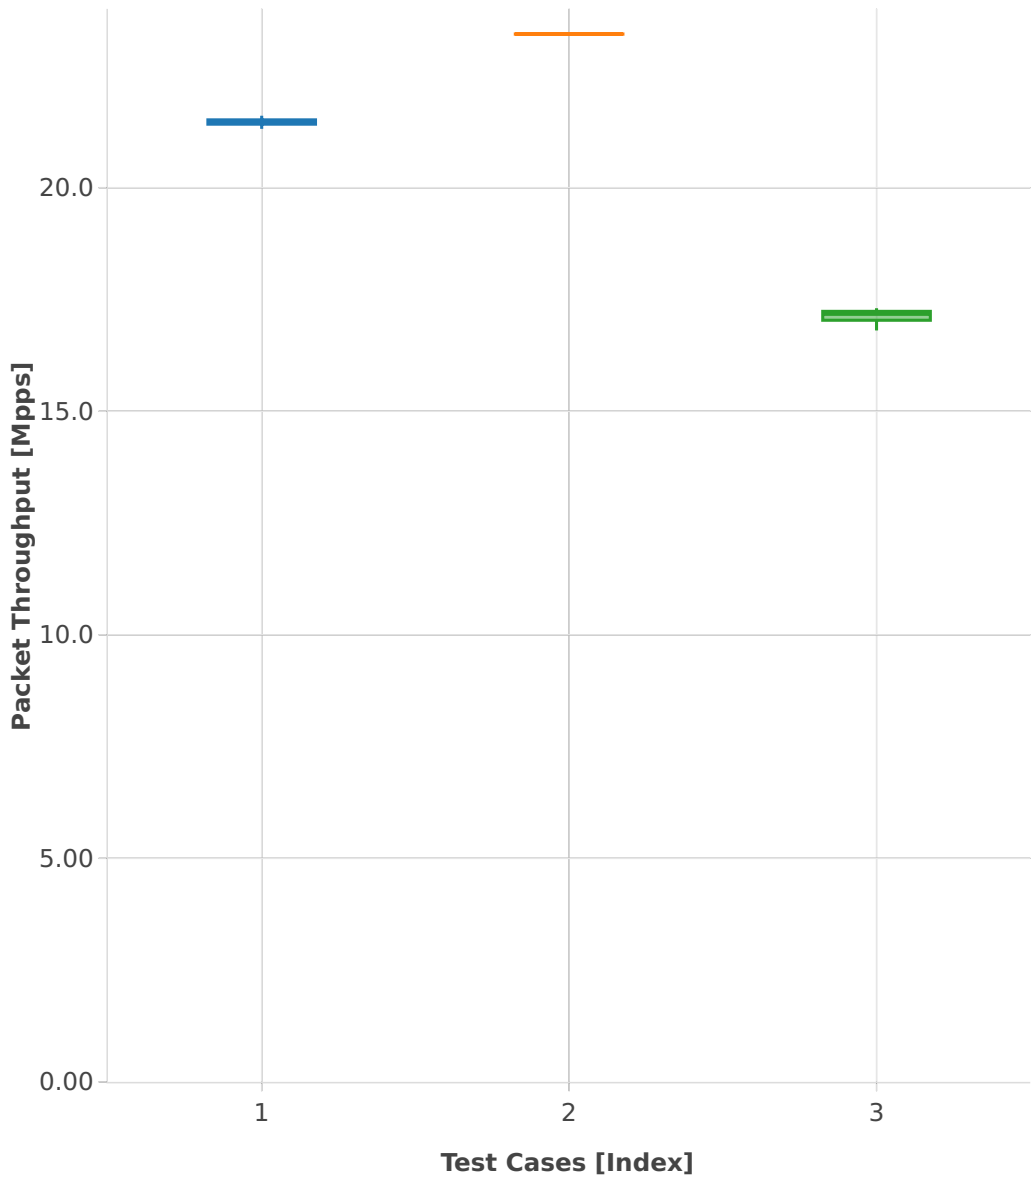

Throughput: ip4-3n-hsw-x520-64b-2t2c-features-pdr

- 1. (09 runs) dot1q-ip4base
- 2. (10 runs) ethip4-ip4base
- 3. (10 runs) ethip4udp-ip4base-nat44