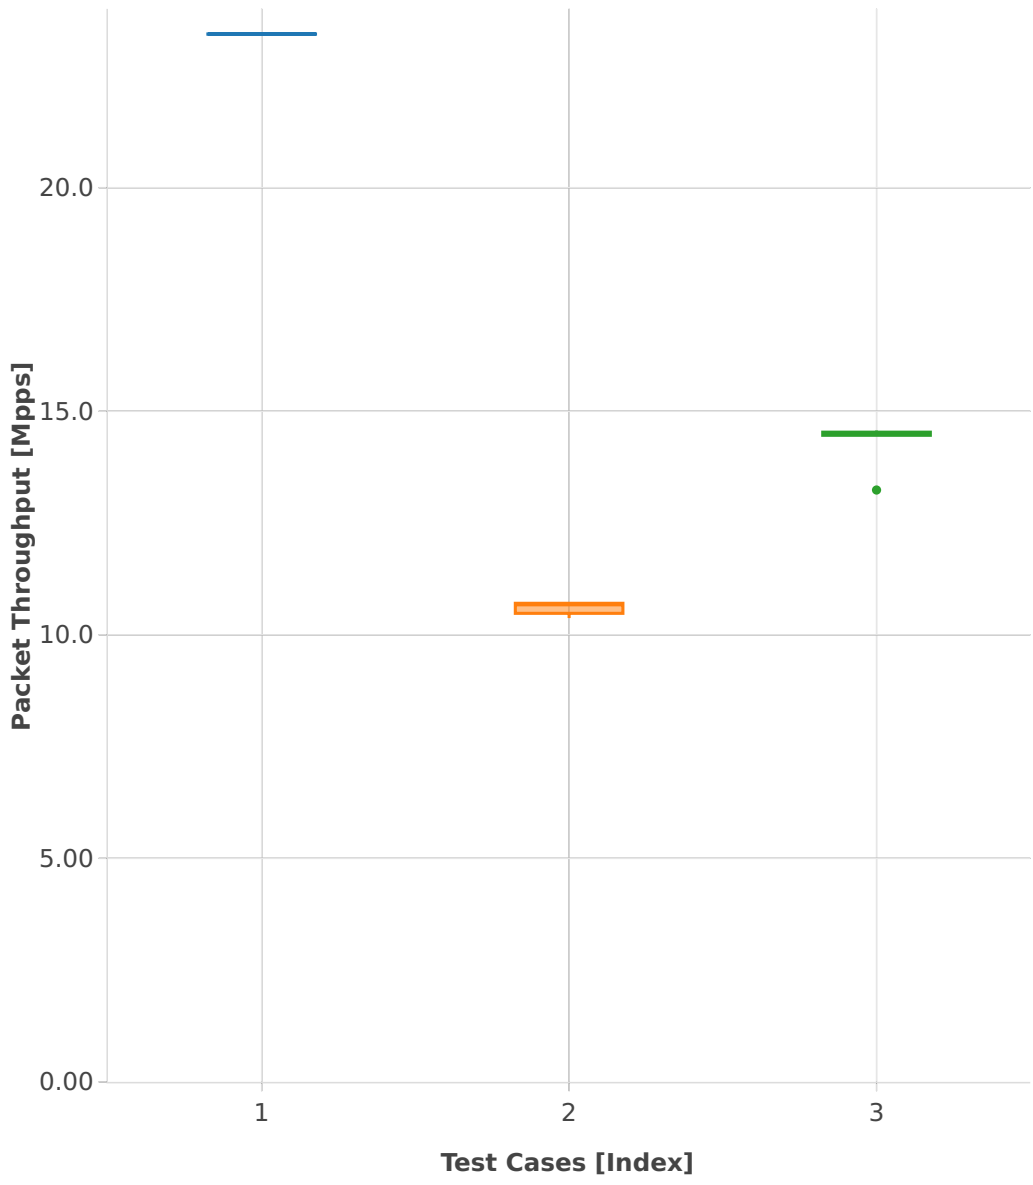

Throughput: ip4-3n-hsw-x520-64b-2t2c-features-oacl-pdr

- 1. (10 runs) ethip4-ip4base
- 2. (10 runs) ethip4udp-ip4base-oacl50sl-10kflows
- 3. (10 runs) ethip4udp-ip4base-oacl50sf-10kflows