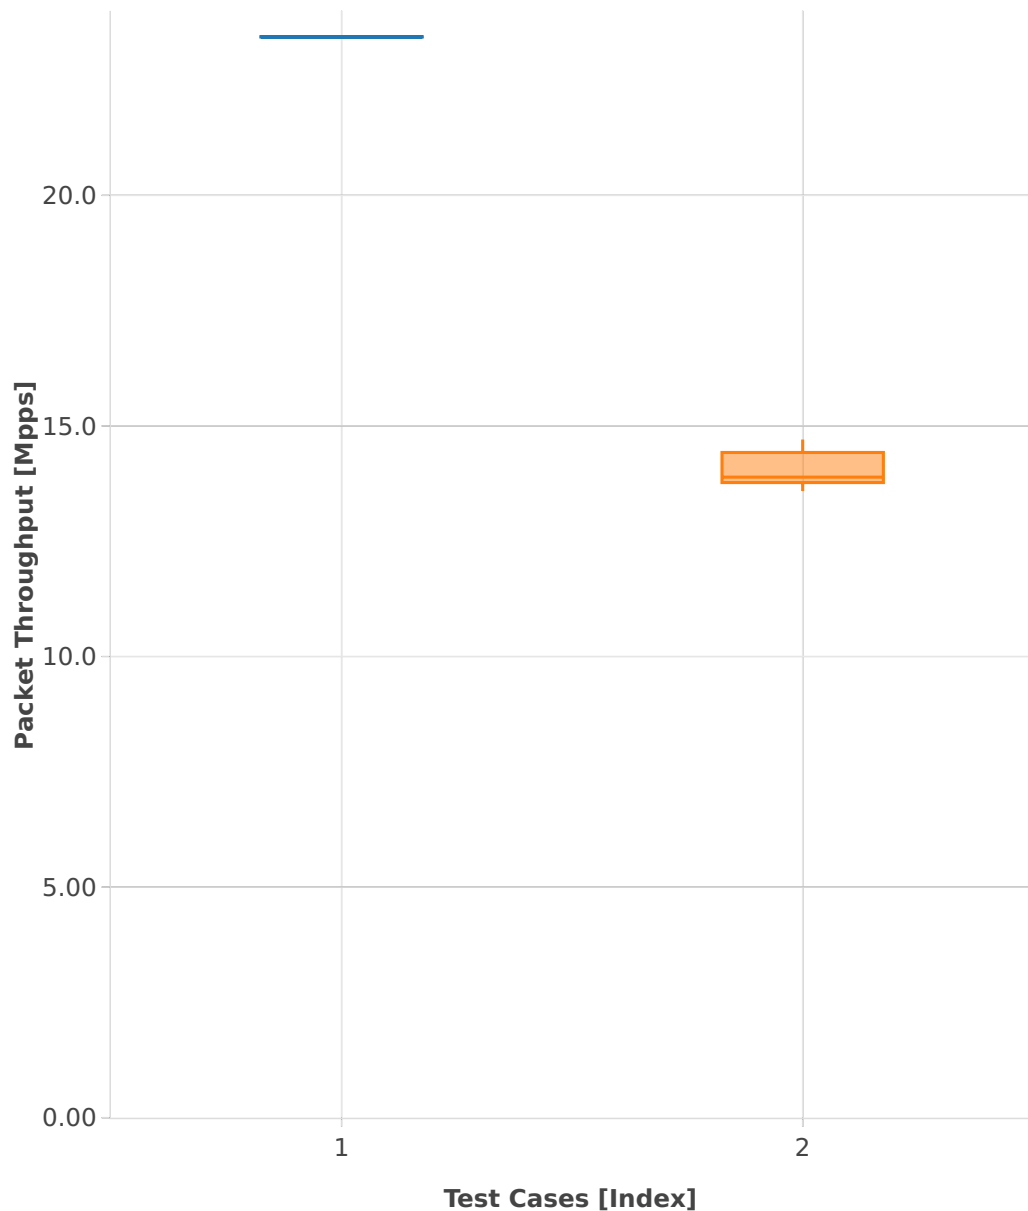

Throughput: ip4-3n-hsw-x520-64b-2t2c-features-nat44-pdr

- 1. (10 runs) ethip4-ip4base
- 2. (10 runs) ethip4udp-ip4base-udpsrcscale15-nat44