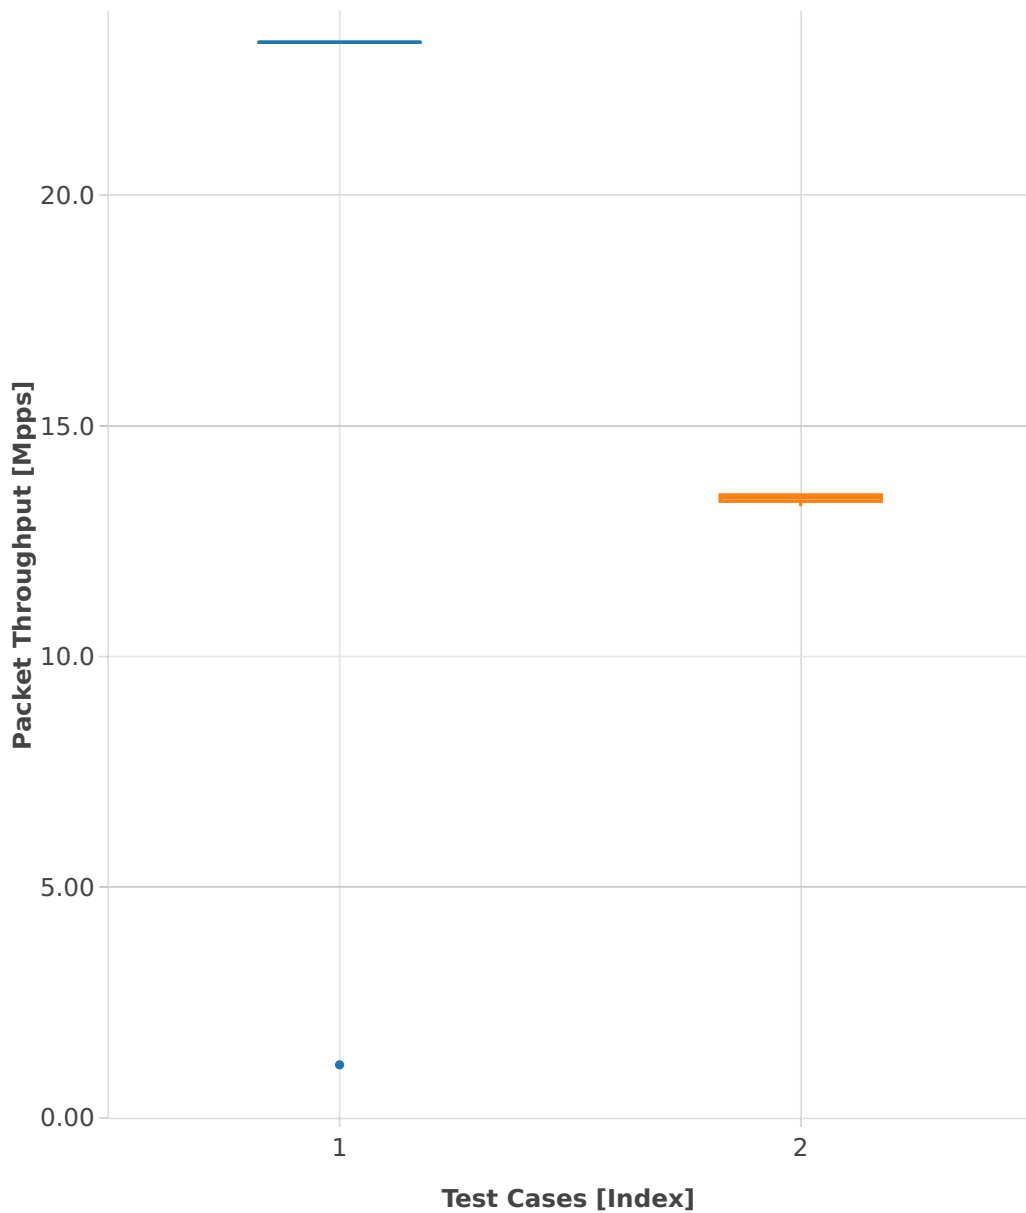

Throughput: ip4-3n-hsw-x520-64b-2t2c-features-nat44-ndr

- 1. (10 runs) ethip4-ip4base
- 2. (10 runs) ethip4udp-ip4base-udpsrcscale15-nat44