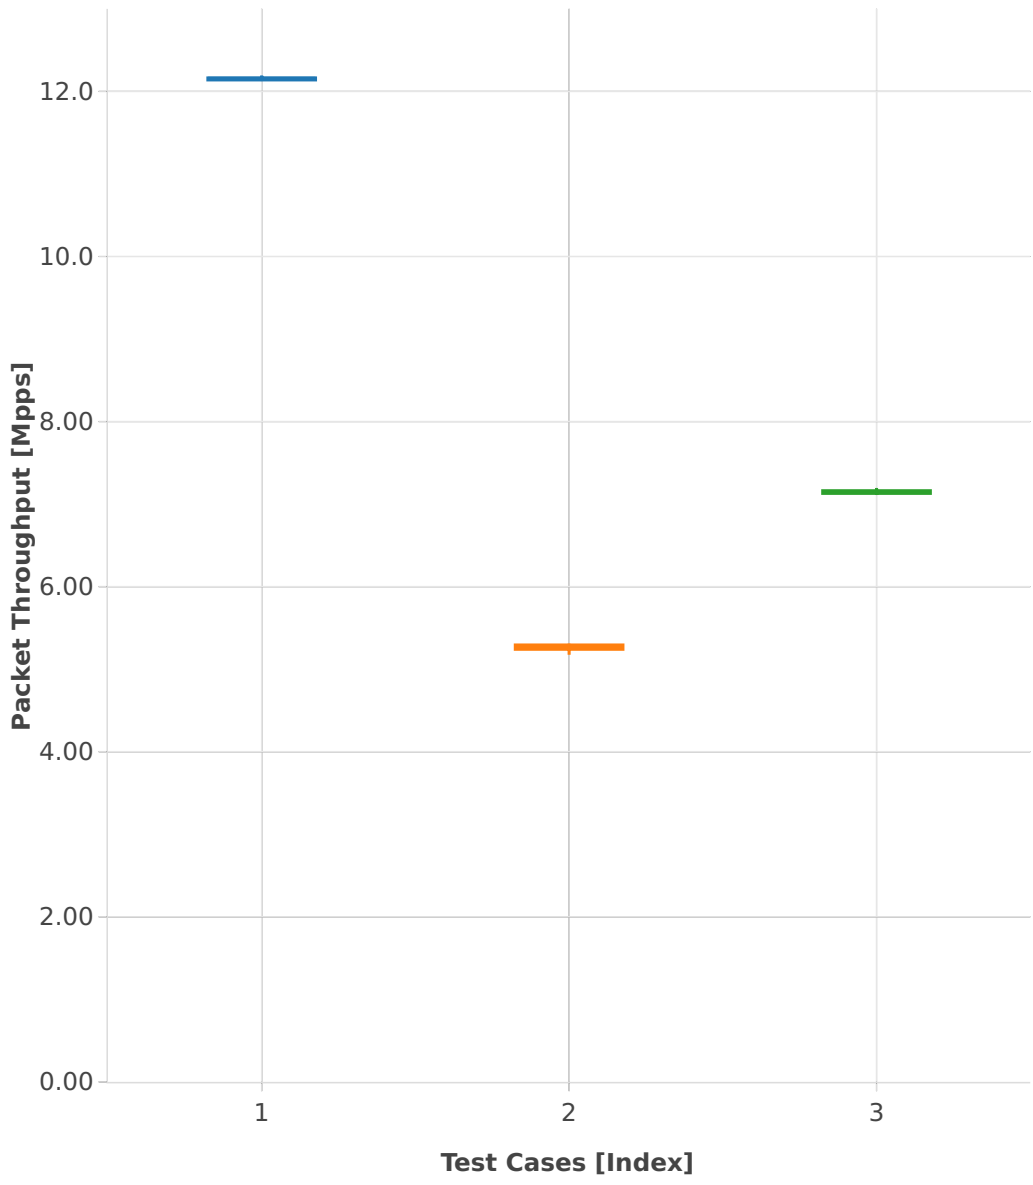

Throughput: ip4-3n-hsw-x520-64b-1t1c-features-oacl-pdr

- 1. (10 runs) ethip4-ip4base
- 2. (10 runs) ethip4udp-ip4base-oacl50sl-10kflows
- 3. (10 runs) ethip4udp-ip4base-oacl50sf-10kflows