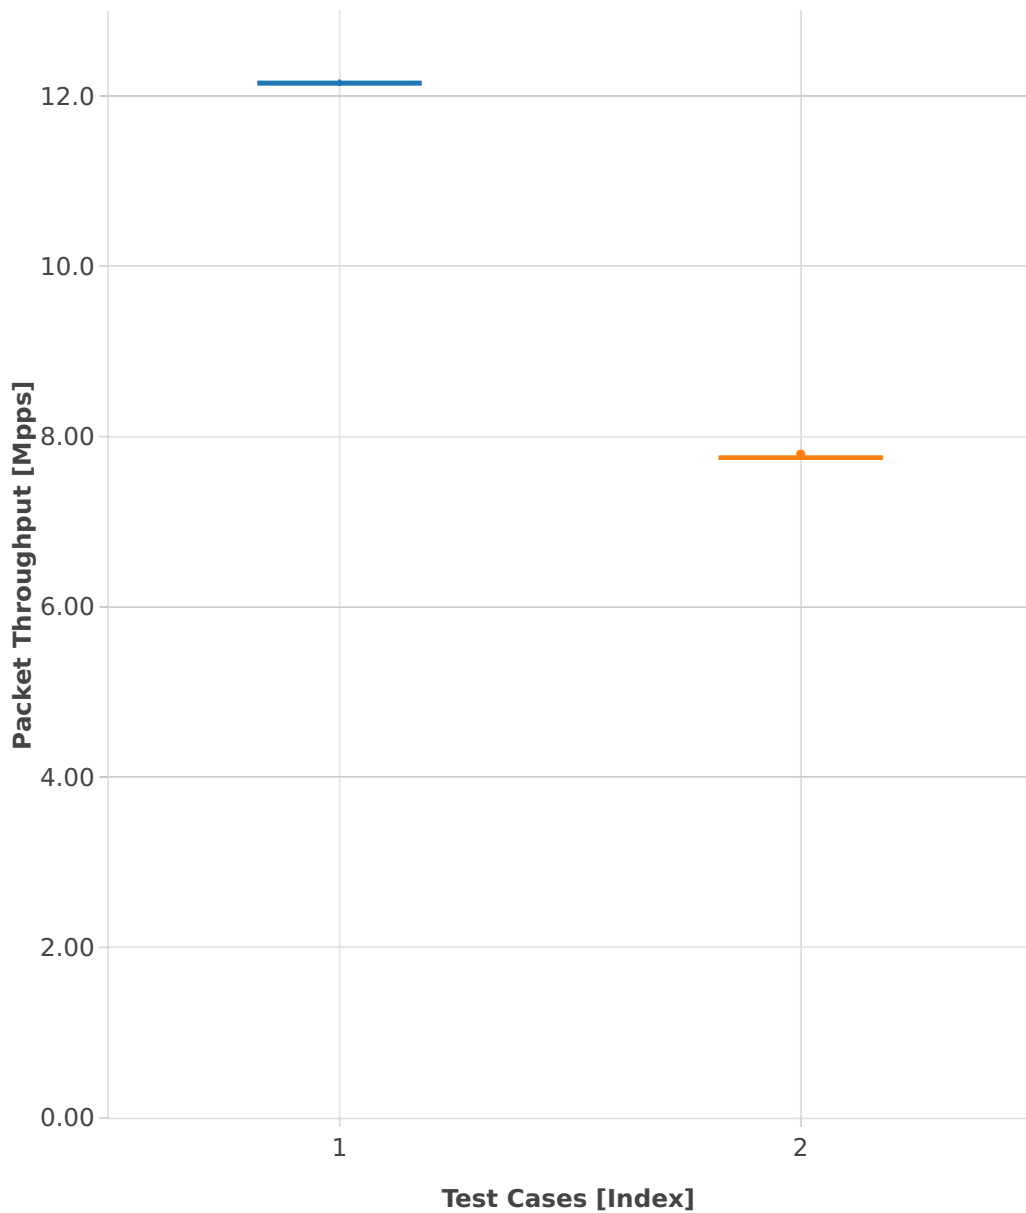

Throughput: ip4-3n-hsw-x520-64b-1t1c-features-nat44-pdr

- 1. (10 runs) ethip4-ip4base
- 2. (10 runs) ethip4udp-ip4base-udpsrcscale15-nat44