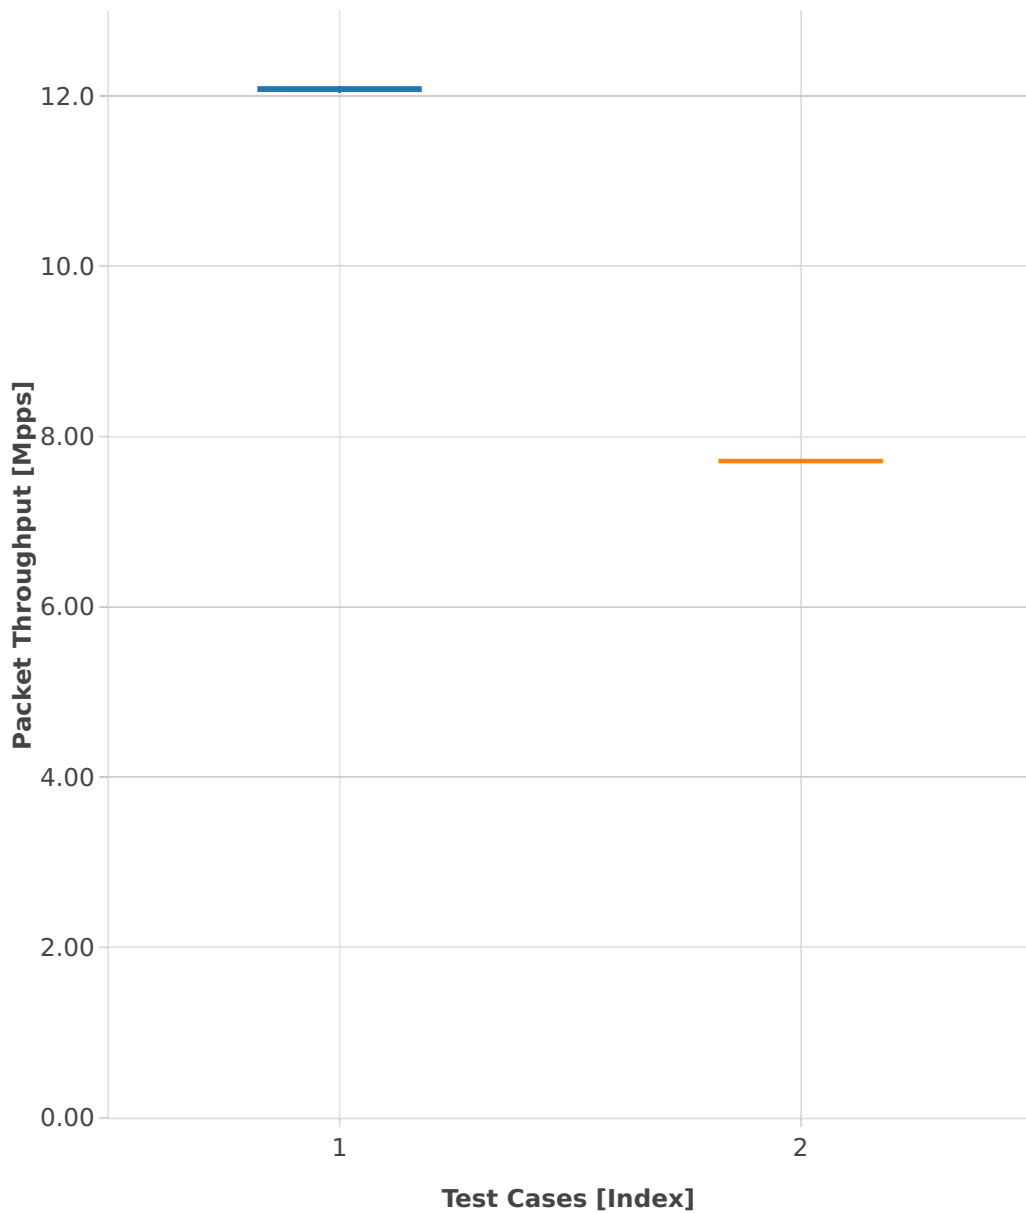

Throughput: ip4-3n-hsw-x520-64b-1t1c-features-nat44-ndr

- 1. (10 runs) ethip4-ip4base
- 2. (10 runs) ethip4udp-ip4base-udpsrcscale15-nat44