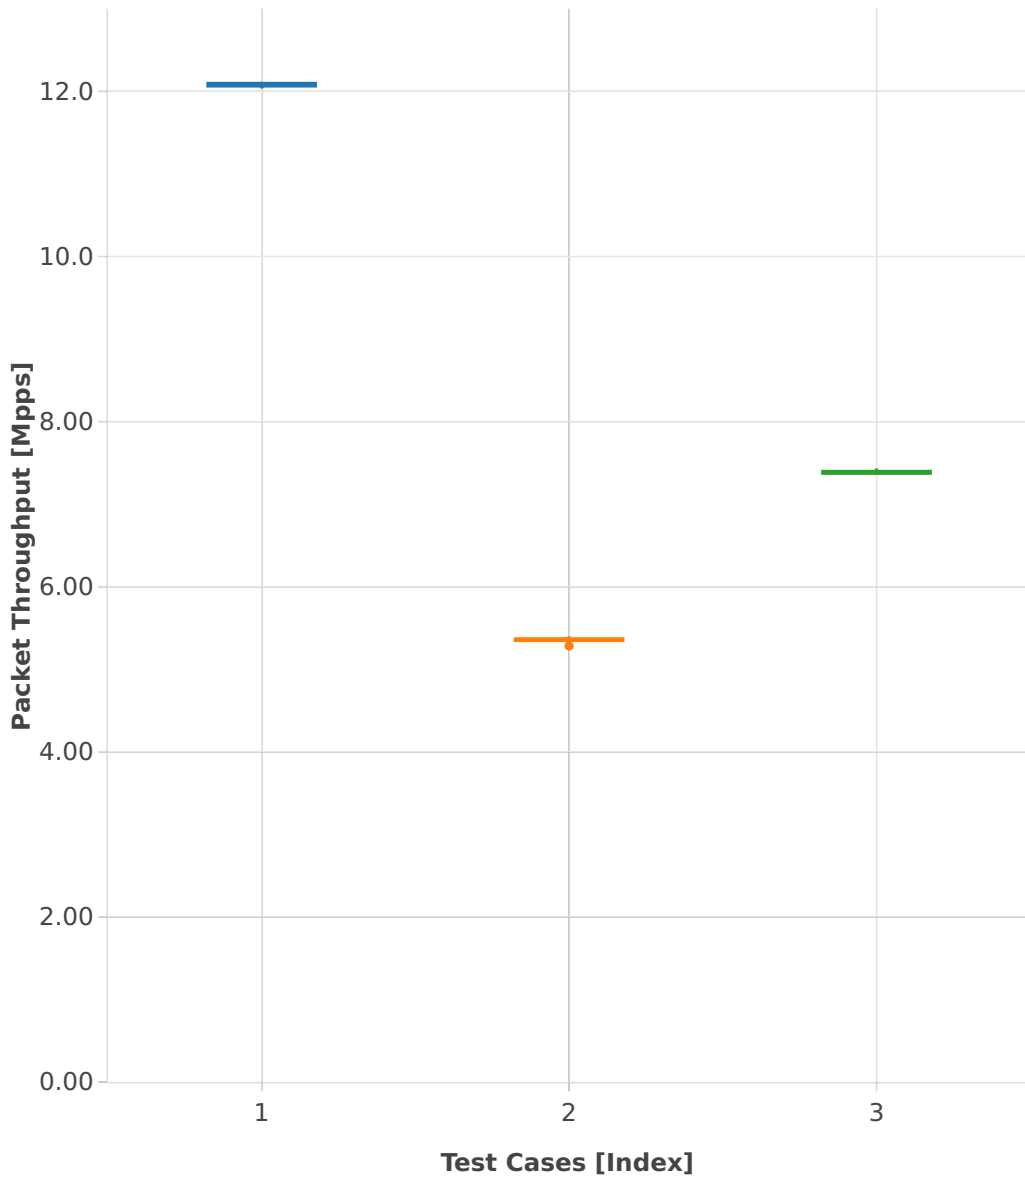

Throughput: ip4-3n-hsw-x520-64b-1t1c-features-iacl-ndr

- 1. (10 runs) ethip4-ip4base
- 2. (10 runs) ethip4udp-ip4base-iacl50sl-10kflows
- 3. (10 runs) ethip4udp-ip4base-iacl50sf-10kflows