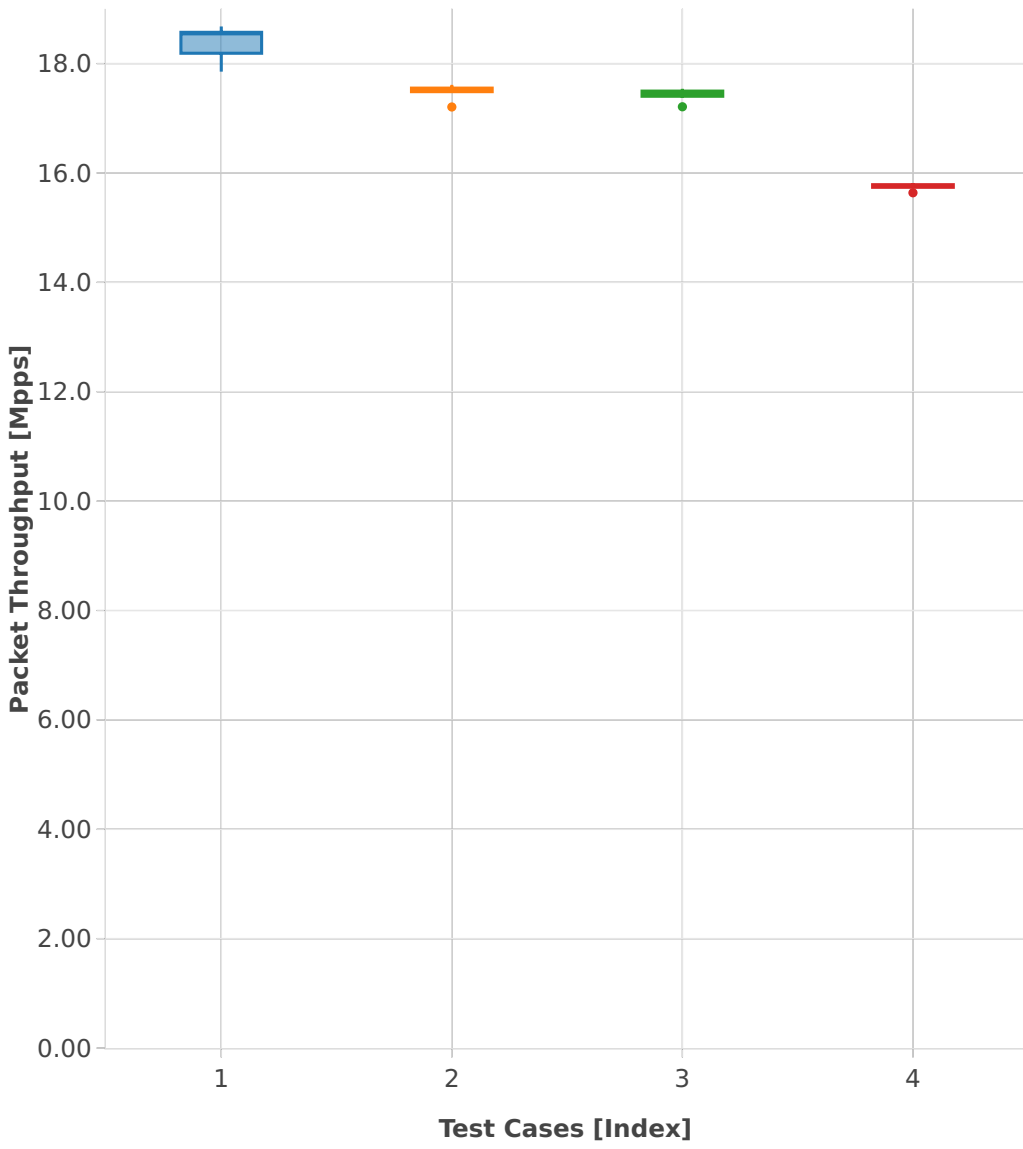

Throughput: ip4-2n-skx-x710-64b-2t1c-base_and_scale-pdr

- 1. (10 runs) ethip4-ip4base
- 2. (10 runs) ethip4-ip4scale20k
- 3. (10 runs) ethip4-ip4scale200k
- 4. (10 runs) ethip4-ip4scale2m